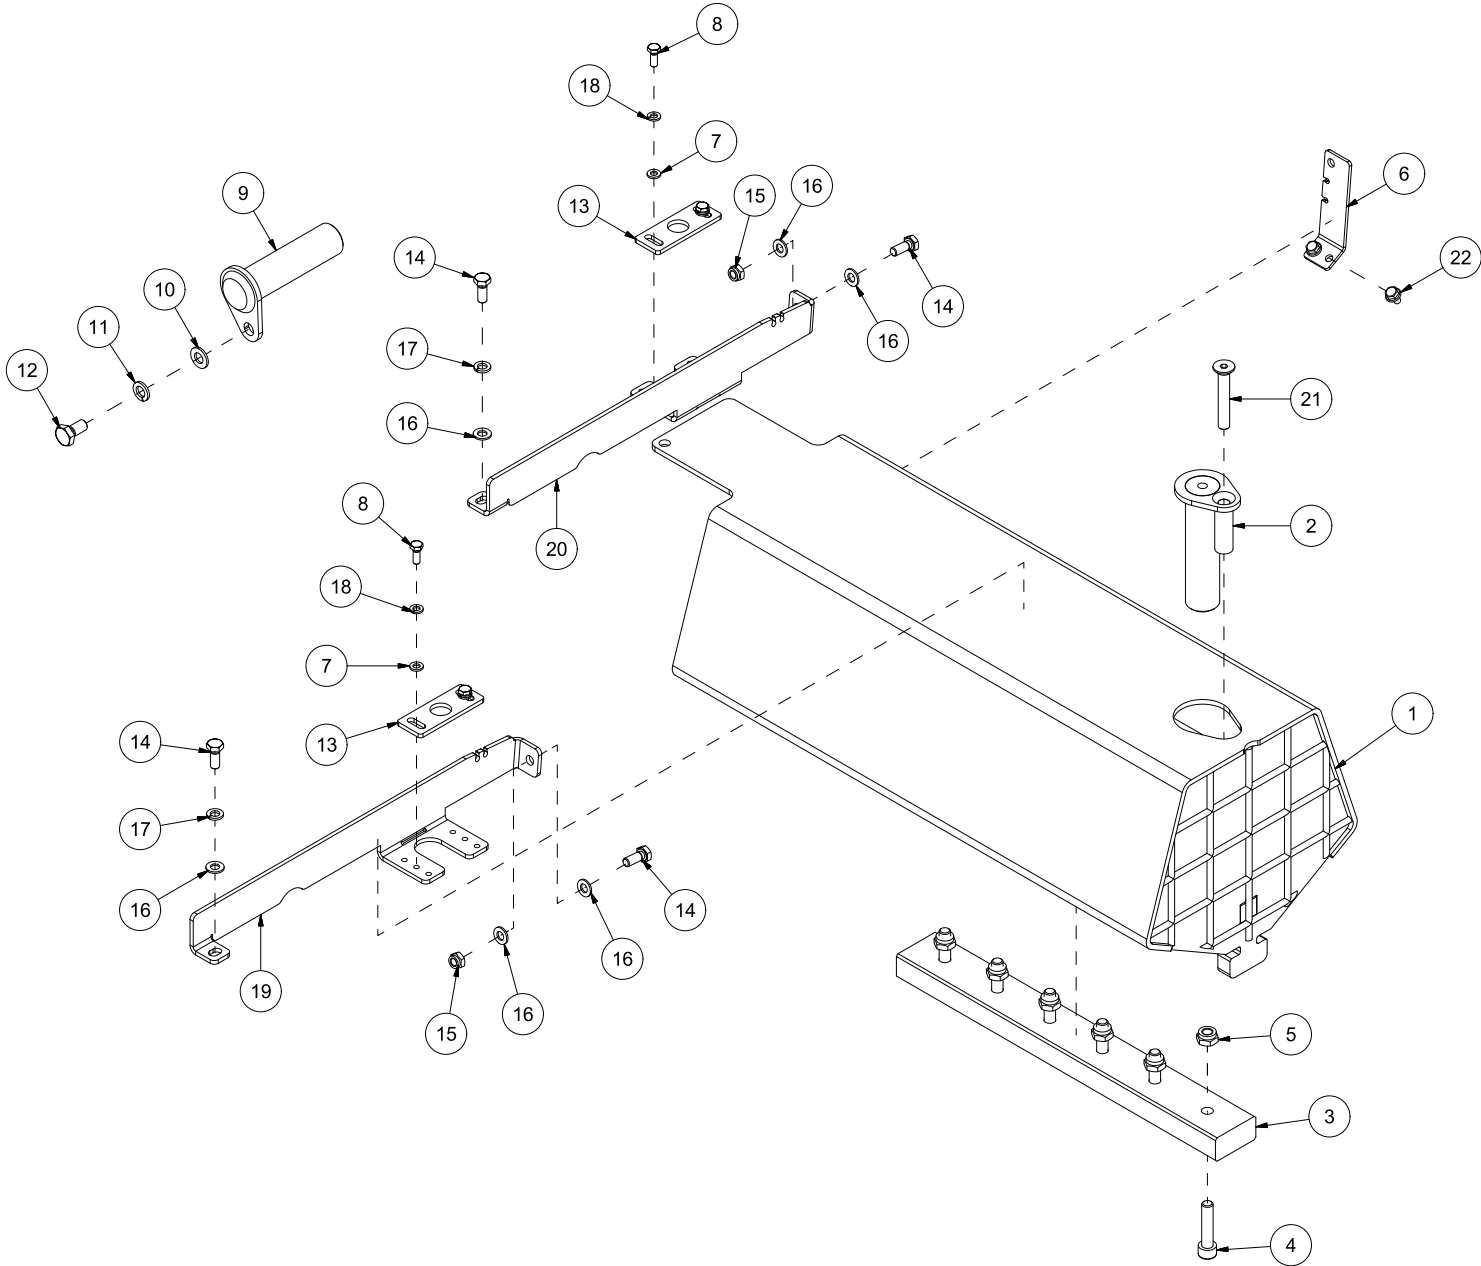

Pos	Qty	Article no	Designation
1	1	14131003	Splitting ram
2	1	14131104	Bolt
3	1	14131042	Slide
4	6	2471305	Unbrako cylinder screw M10x45 St 12.9 DIN 912
5	6	2483610	Locking nut M10 ElZn DIN 985
6	1	14131157	Bracket
7	4	2531039	Washer M6 ElZn DIN 125
8	4	2422200	Hexagon screw M6x16 ElZn 8.8 DIN 933
9	1	14130092	Bolt
10	1	2531060	Washer M10 ElZn DIN 125
11	1	2534060	Spring washer M10 ElZn DIN 127
12	1	2422295	Hexagon screw M10x20 ElZn 8.8 DIN 933
13	2	14131101	Sensor plate
14	4	2422244	Hexagon screw M8x20 ElZn 8.8 DIN 933
15	2	2483609	Locking nut M8 ElZn DIN 985
16	6	2531047	Washer M8 ElZn DIN 125
17	2	2534047	Spring washer M8 ElZn DIN 127
18	4	2534039	Spring washer M6 ElZn DIN 127
19	1	14131115	Bracket sensor right side
20	1	14131170	Bracket sensor left side
21	1	2472311	Countersink head screw M10x65 St 10.9 DIN 7991
22	2	2451196	Hexagon screw with flange M6x10 ElZn 8.8 DIN 6921