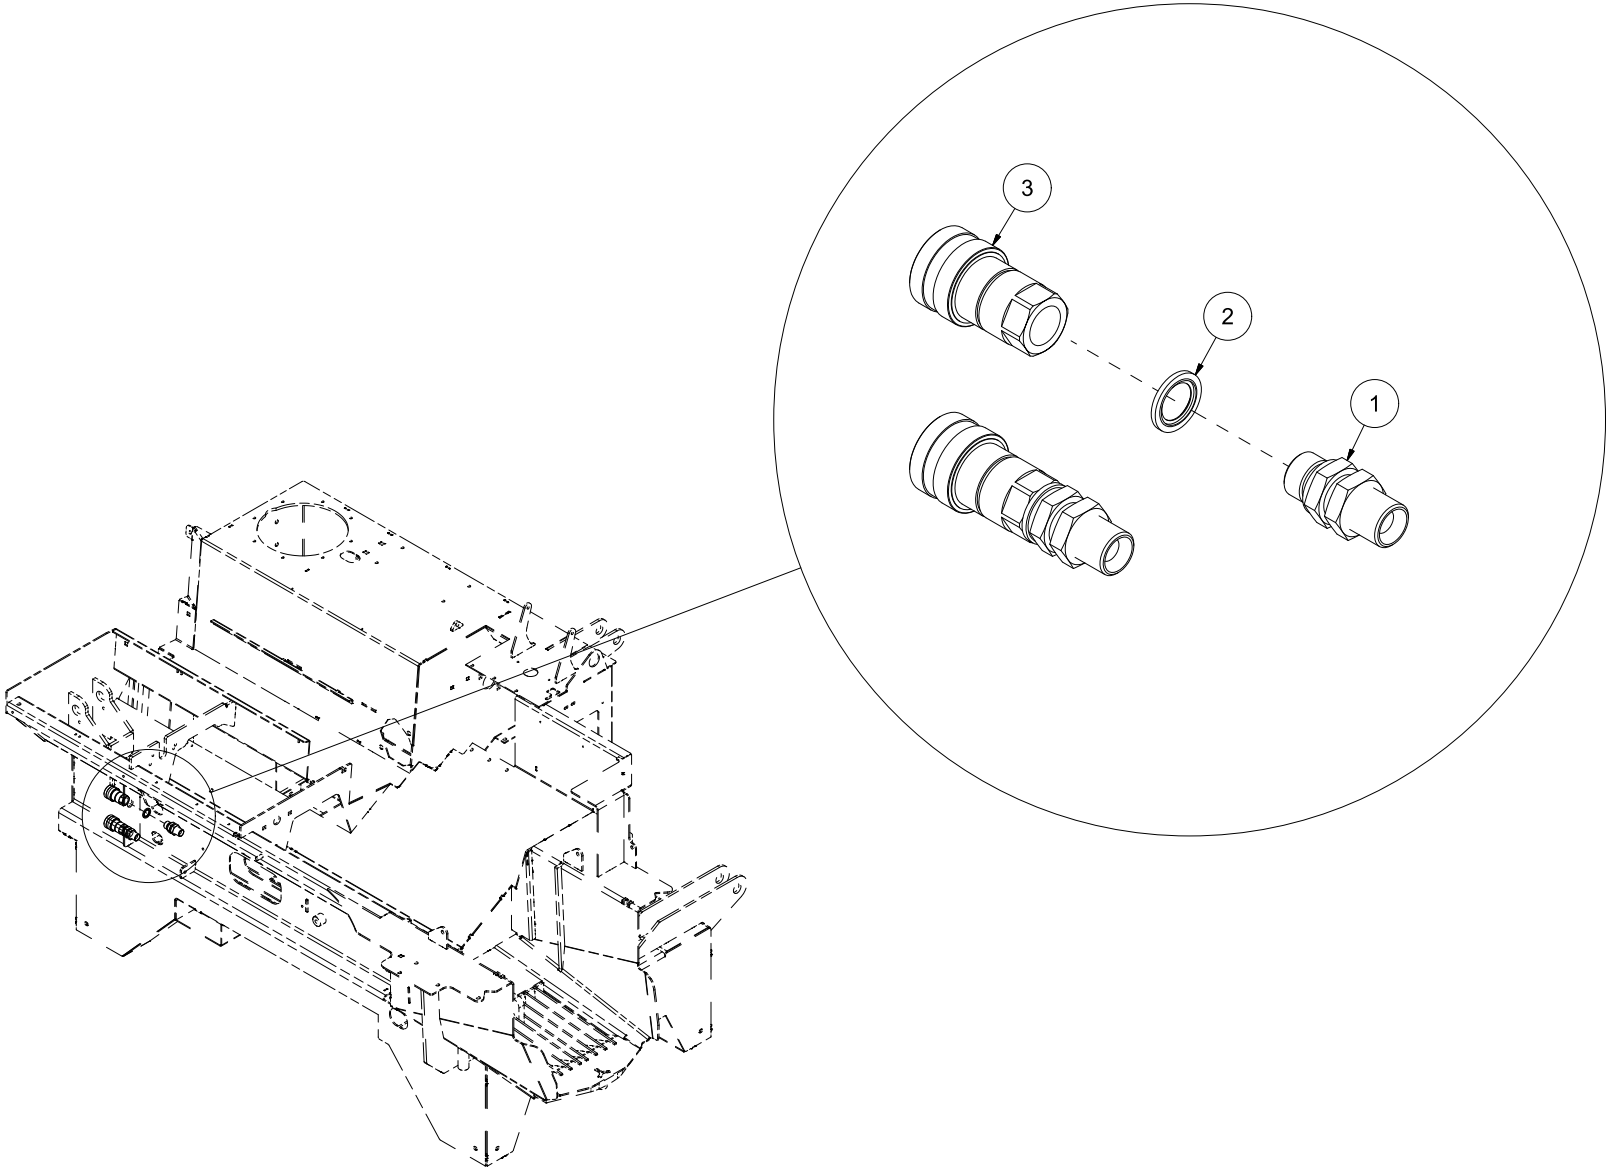

Pos	Qty	Article no	Designation
1	2	2957804	Bulkhead bushing 1/2" BSP
2	2	2957861	Hydraulic gasket 1/2"
3	2	2957858	Quick coupling 1/2" hunk.