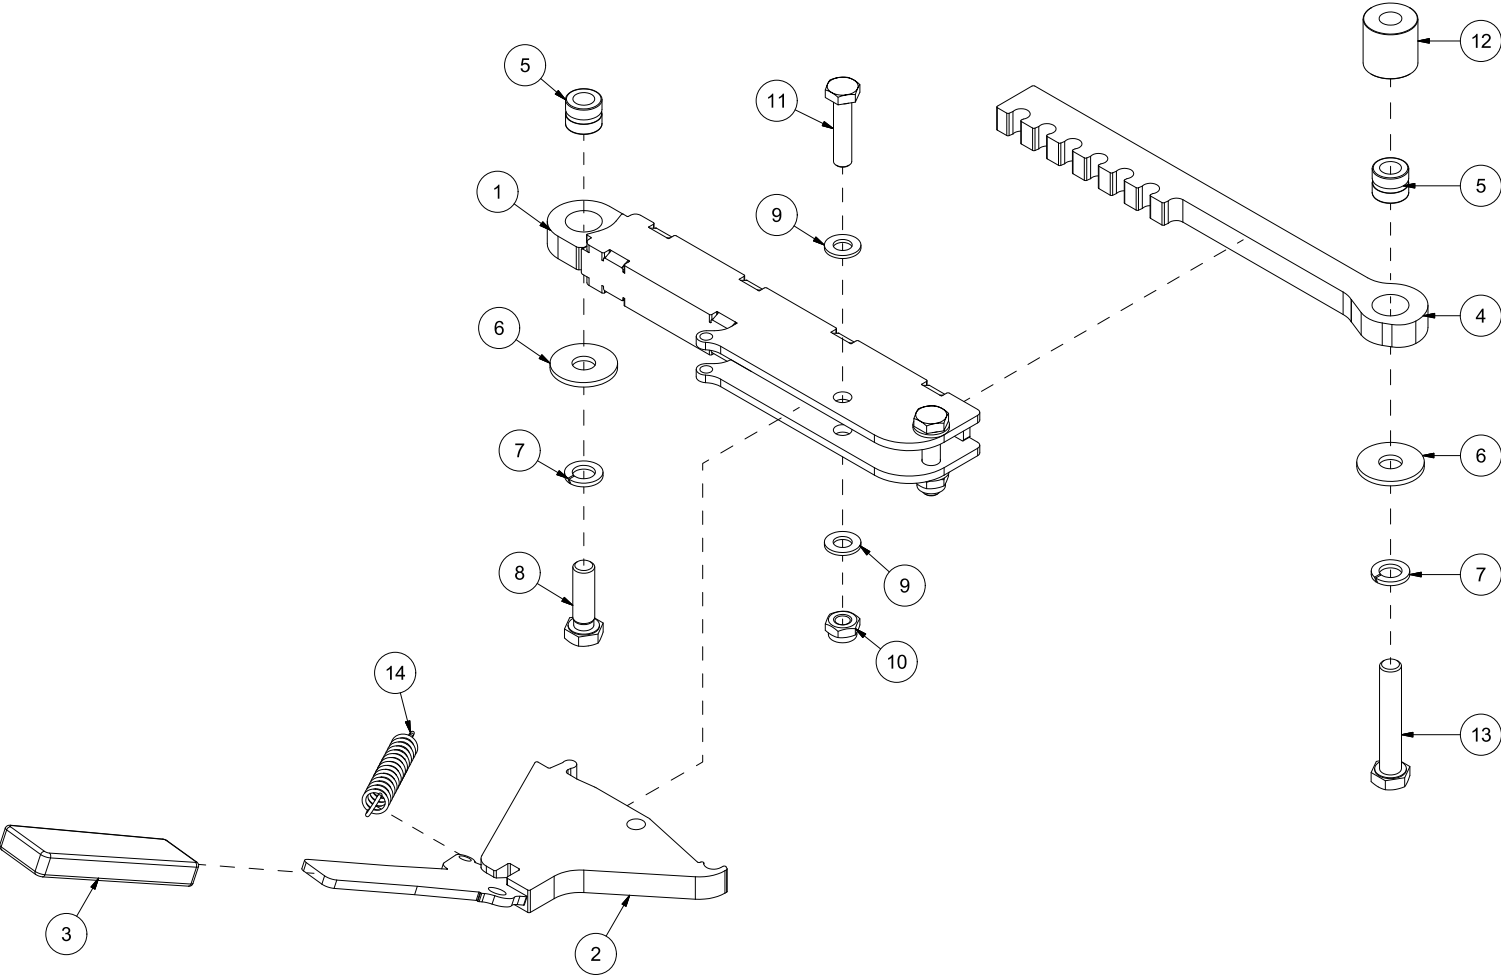

Pos	Qty	Article no	Designation
1	1	14120058	Adjustment mechanism
2	1	14120056	Locking lever
3	1	2245062	Plastic handle
4	1	14120054	Adjustment rod
5	2	14130089	Sliding bearing
6	2	2533090	Body washer M12 ElZn DIN 9021
7	2	2534069	Spring washer M12 ElZn DIN 127
8	1	2422352	Hexagon screw M12x40 ElZn 8.8 DIN 933
9	4	2531060	Washer M10 ElZn DIN 125
10	2	2483610	Locking nut M10 ElZn DIN 985
11	2	2422305	Hexagon screw M10x45 ElZn 8.8 DIN 931
12	1	14131107	Bushing
13	1	2422361	Hexagon screw M12x70 ElZn 8.8 DIN 931
14	1	14120374	Extension spring L70