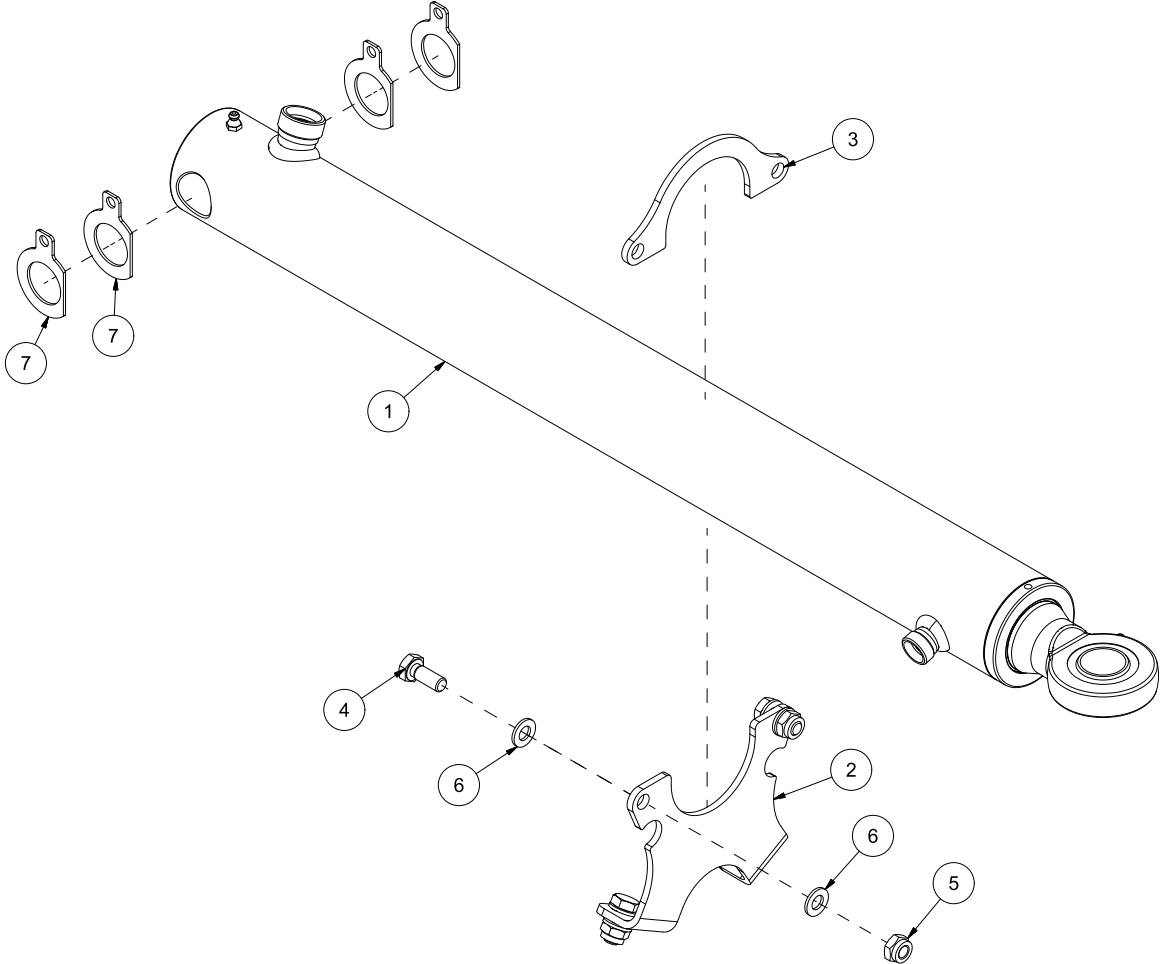

Pos	Qty	Article no	Designation
1	1	2955366	Cylinder Ø65/50 SL580
2	1	14131098	Support plate Ø75
3	1	14131099	Upper plate Ø75
4	4	2422297	Hexagon screw M10x25 ElZn 8.8 DIN 933
5	4	2483610	Locking nut M10 ElZn DIN 985
6	8	2531060	Washer M10 ElZn DIN 125
7	4	14131159	Shims