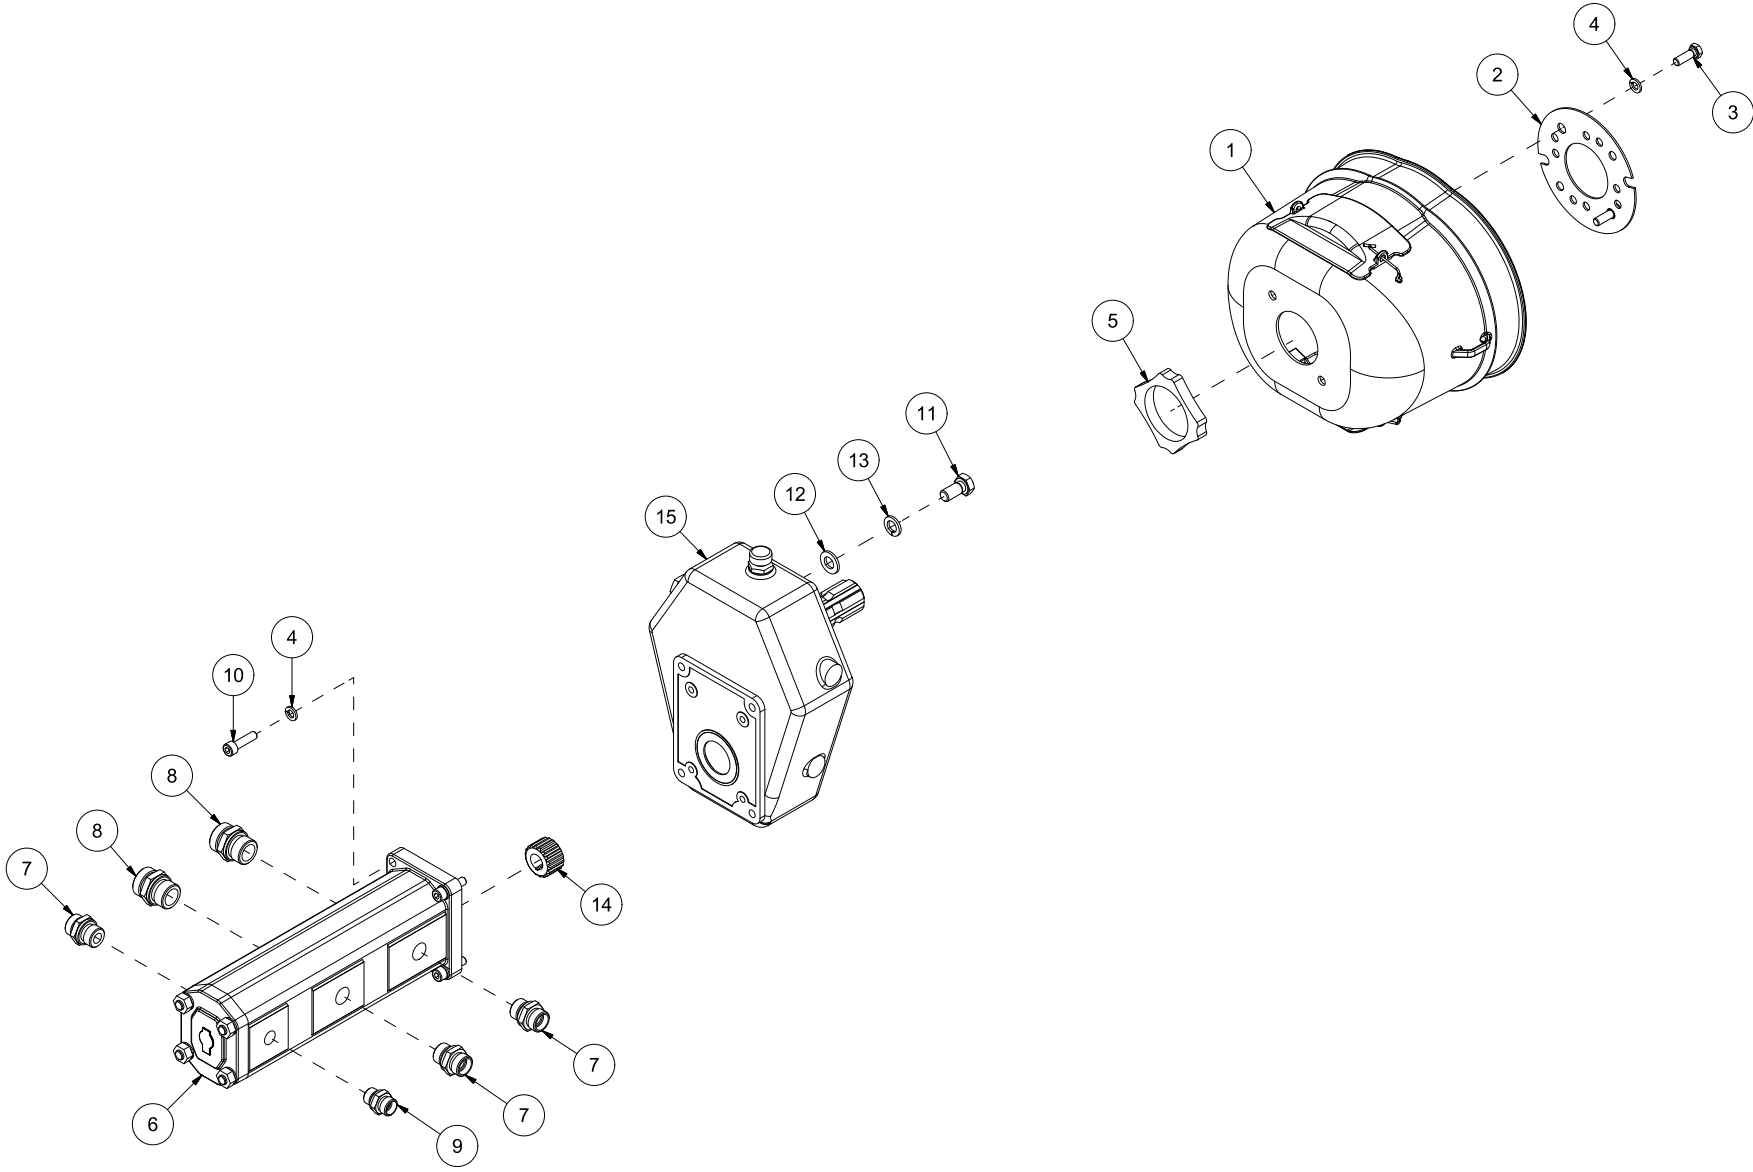

Pos	Qty	Article no	Designation
1	1	14120267	Machine cane
2	1	1312379	Fixing plate for protective funnel
3	2	2422246	Hexagon screw M8x25 ElZn 8.8 DIN 933
4	6	2534047	Spring washer M8 ElZn DIN 127
5	1	14120266	Protecting plate
6	1	2955558	Cog wheel pump trip. 23+18+08
7	3	2957768	Hexagon nipple GEK BSP 1/2" L15 ED
8	2	2957773	Hexagon nipple GEK BSP 3/4" L22 ED
9	1	2957749	Hexagon nipple GEK BSP 3/8" L12 ED
10	4	2477248	Unbraco cylinder screw M8x30 ElZn DIN 912
11	4	2422346	Hexagon screw M12x25 ElZn 8.8 DIN 933
12	4	2531069	Washer M12 ElZn DIN 125
13	4	2534069	Spring washer M12 ElZn DIN 127
14	1	2961200	Spline for gearbox ML52
15	1	2961009	Gearbox 1:3,8
16	0,35 l	5310110	Gear oil