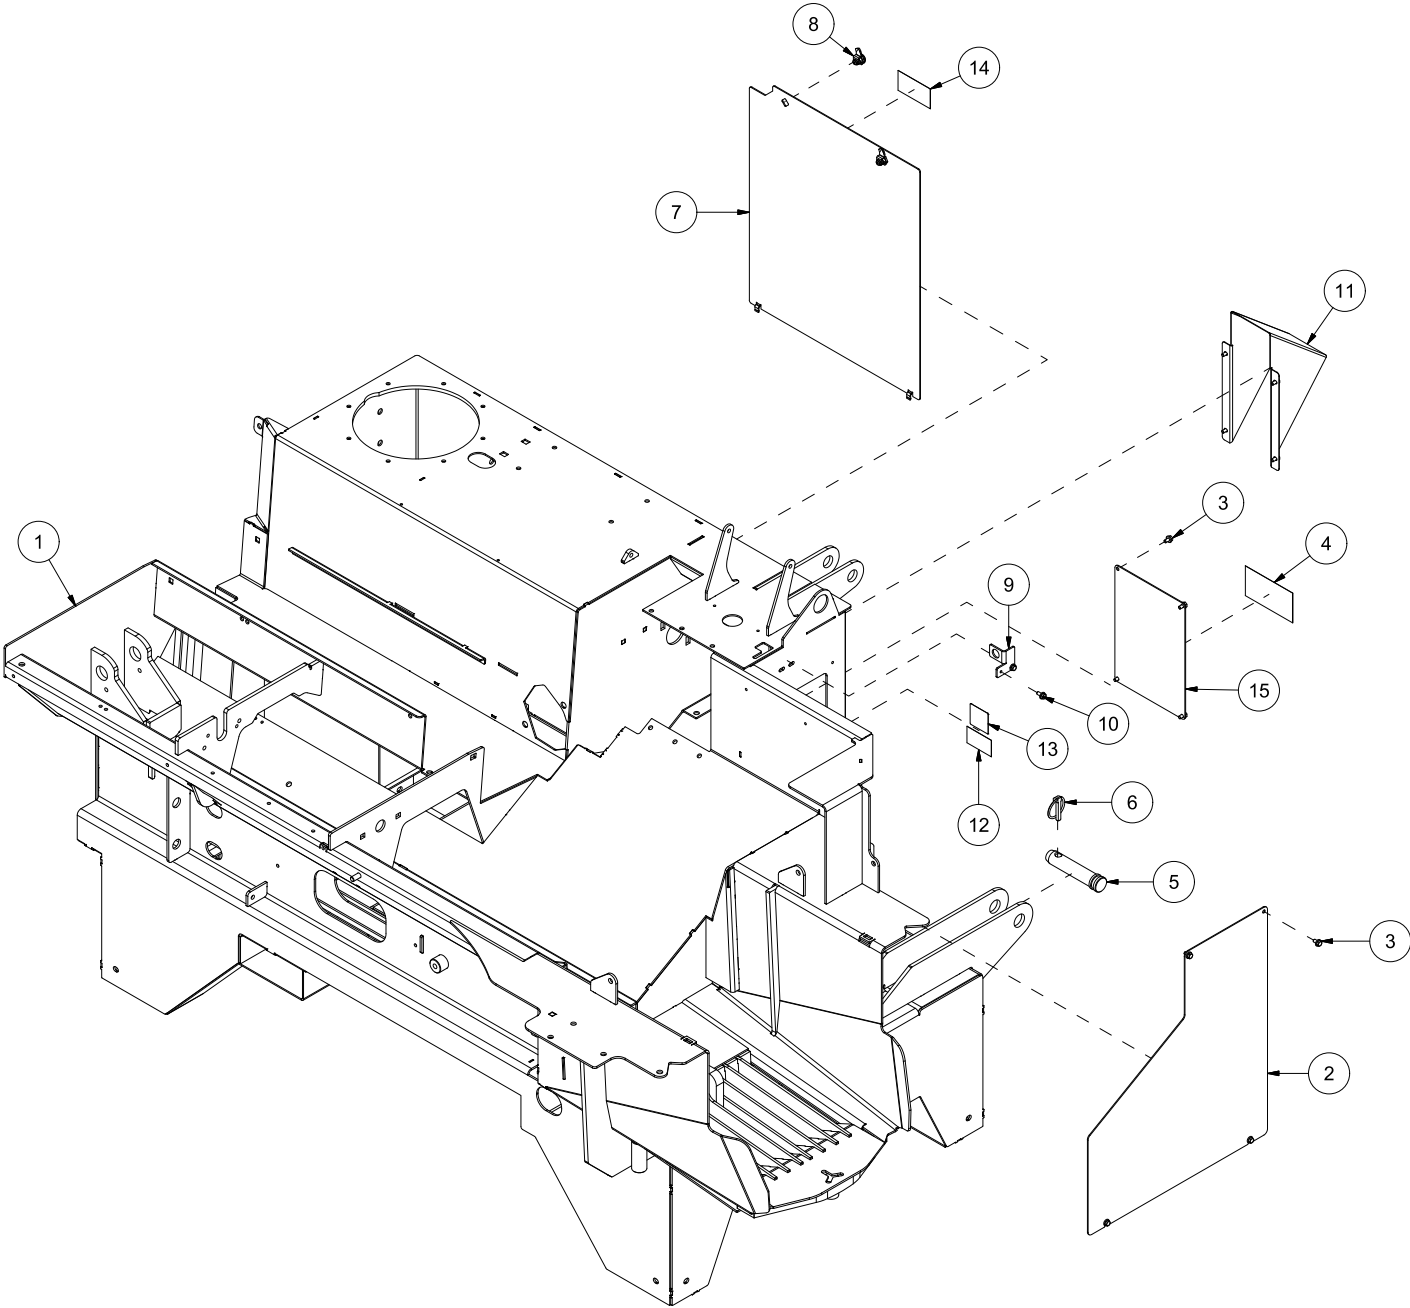

VM370 Spare parts catalogue

Serial number: from 150061 |

Content	2
41318001 Chassis.....	4
41318002 Log stop.....	6
41318003 Log holder	8
41318004 Feed table	10
41318005 Hydraulic tank	12
41318006 Saw	14
41318007 Splitting ram.....	16
41318008 Manual knife lift.....	18
41318009 Hydraulic knife lift.....	20
41318010 Sideways conveyor.....	22
41318011 Cover	24
41318012 Gearbox 3 pumps.....	26
41318013 Gearbox 2 pumps.....	28
41318014 Operation console 3 pumps.....	30
41318015 Operation console.....	32
41318016 Hydraulic block 3 pumps.....	34
41318017 Cylinder 7 t.....	36
41318018 Cylinder 8,5 t.....	38
41318019 Conveyor	40
41318020 Splitting knife 4 parts	42
41318021 Splitting knife 6 parts	44
41318022 Cane stand outlet.....	46
41318023 Electrical box	48
41318024 Support legs	50
41318025 Oil cooler	52
41318026 Hydraulic block 2 pumps.....	54