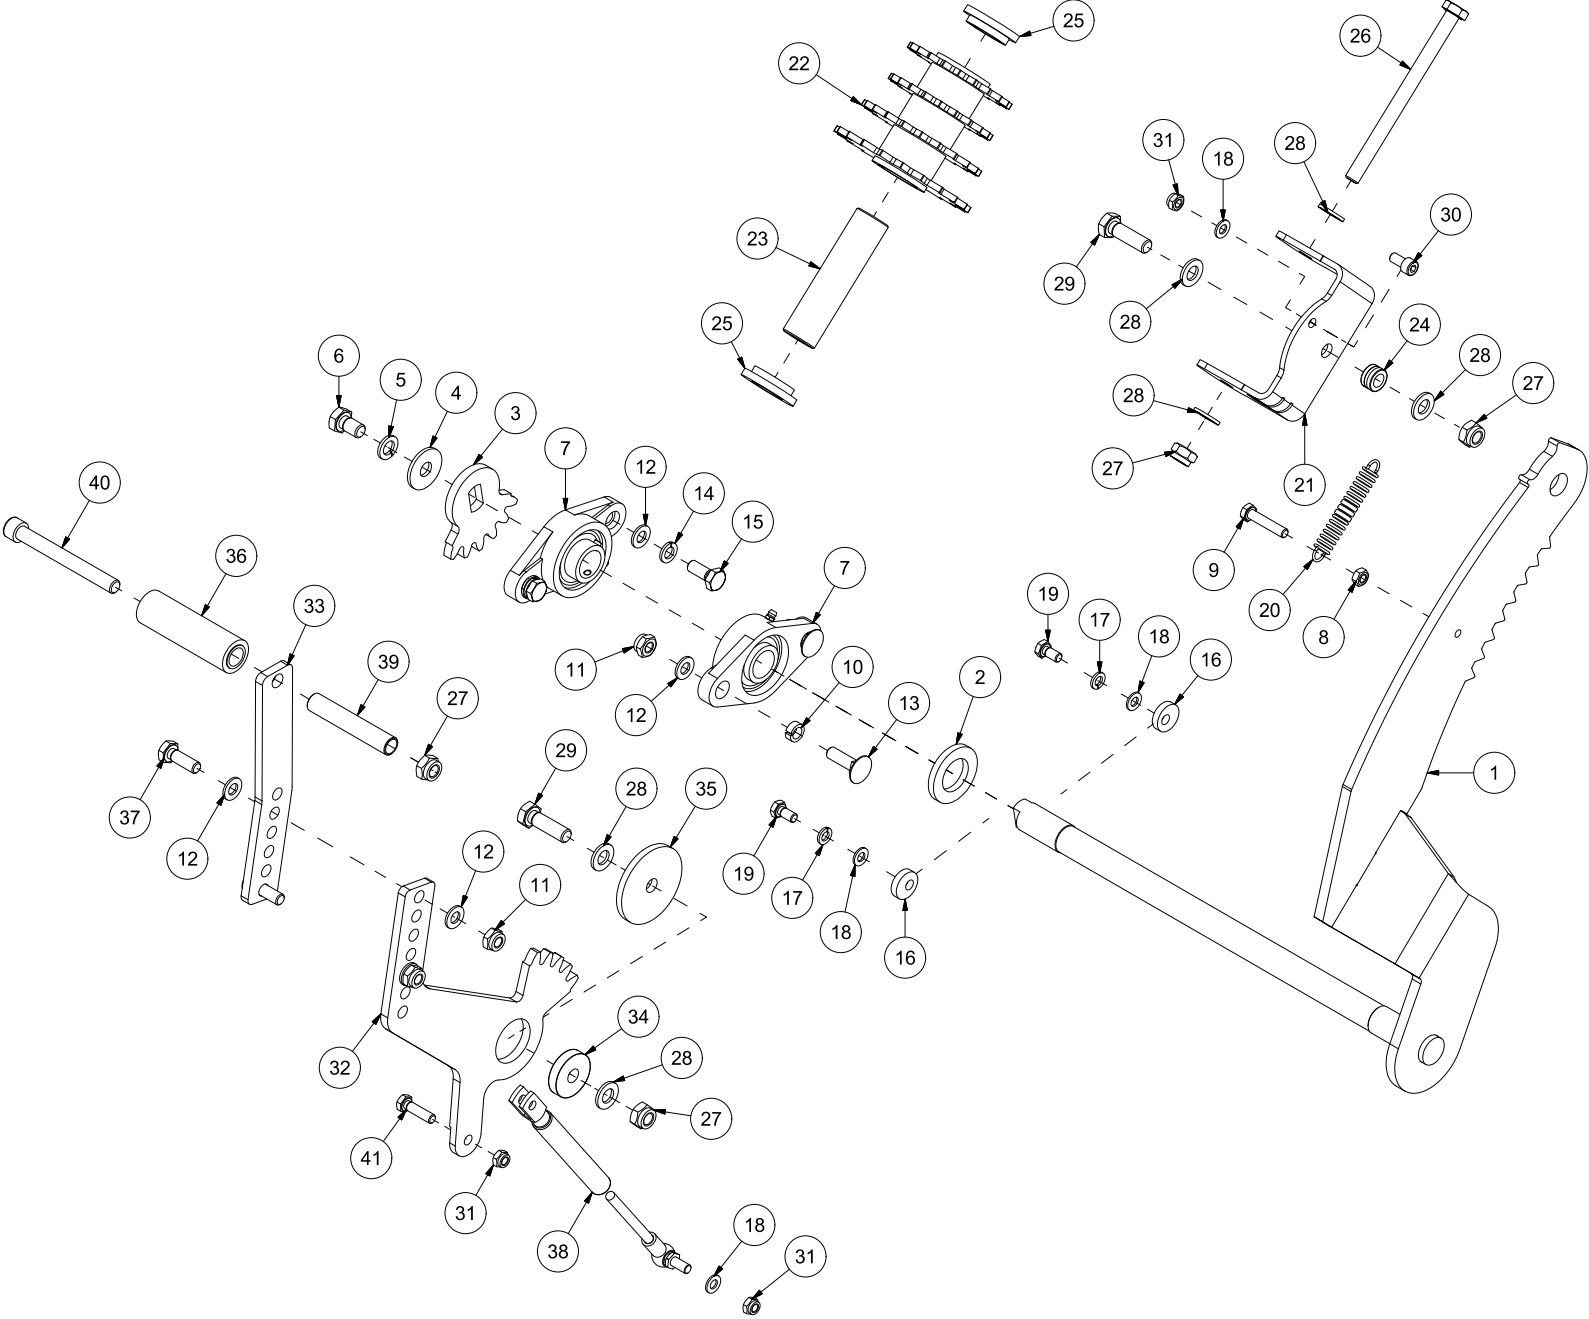

Pos	Qty	Article no	Designation
1	1	14131058	Log holder
2	1	14131113	Spacer ring
3	1	14131111	Actuator
4	1	2533090	Body washer M12 ElZn DIN 9021
5	1	2534069	Spring washer M12 ElZn DIN 127
6	1	2422344	Hexagon screw M12x20 ElZn 8.8 DIN 933
7	2	2954169	Flange bearing UCFL 205 25mm
8	1	2481609	Hexagon nut M8 ElZn DIN 934
9	1	2422252	Hexagon screw M8x40 ElZn 8.8 DIN 931
10	4	1411167	Bushing
11	4	2483610	Locking nut M10 ElZn DIN 985
12	8	2531060	Washer M10 ElZn DIN 125
13	2	2344332	Locking screw M10x35 ElZn 8.8 DIN 603
14	2	2534060	Spring washer M10 ElZn DIN 127
15	2	2422297	Hexagon screw M10x25 ElZn 8.8 DIN 933
16	2	14131065	Adjustment washer
17	2	2534047	Spring washer M8 ElZn DIN 127
18	4	2531047	Washer M8 ElZn DIN 125
19	2	2422240	Hexagon screw M8x16 ElZn 8.8 DIN 933
20	1	2913028	Extension spring Dt2,0 Dy15 L70 St
21	1	14131109	Bracket
22	1	14131046	Log holder wheel
23	1	14131054	Bushing
24	1		Sliding bearing
25	2	14120168	Bearing
26	1	2422371	Hexagon screw M12x160 ElZn 8.8 DIN931
27	4	2483611	Locking nut M12 ElZn DIN 985
28	6	2531069	Washer M12 ElZn DIN 125
29	2	2422352	Hexagon screw M12x40 ElZn 8.8 DIN 933
30	1	2472310	Unbrako cylinder screw M8x16 ElZn DIN 912
31	3	2483609	Locking nut M8 ElZn DIN 985
32	1	14131110	Arm
33	1	14131123	Extender
34	1	14131060	Sliding bearing
35	1	14131061	Washer ø12,5/70x6
36	1	2245066	Plastic handle

Pos	Qty	Article no	Designation
37	2	2422299	Hexagon screw M10x30 ElZn 8.8 DIN 933
38	1	2915111	Gas spring L265 SL80 400N Fork Ø8 - Ball M8
39	1	1311862	Bushing
40	1	2477366	Unbrako cylinder screw M12x110 ElZn DIN 912
41	1	2422248	Hexagon screw M8x30 ElZn 8.8 DIN 933