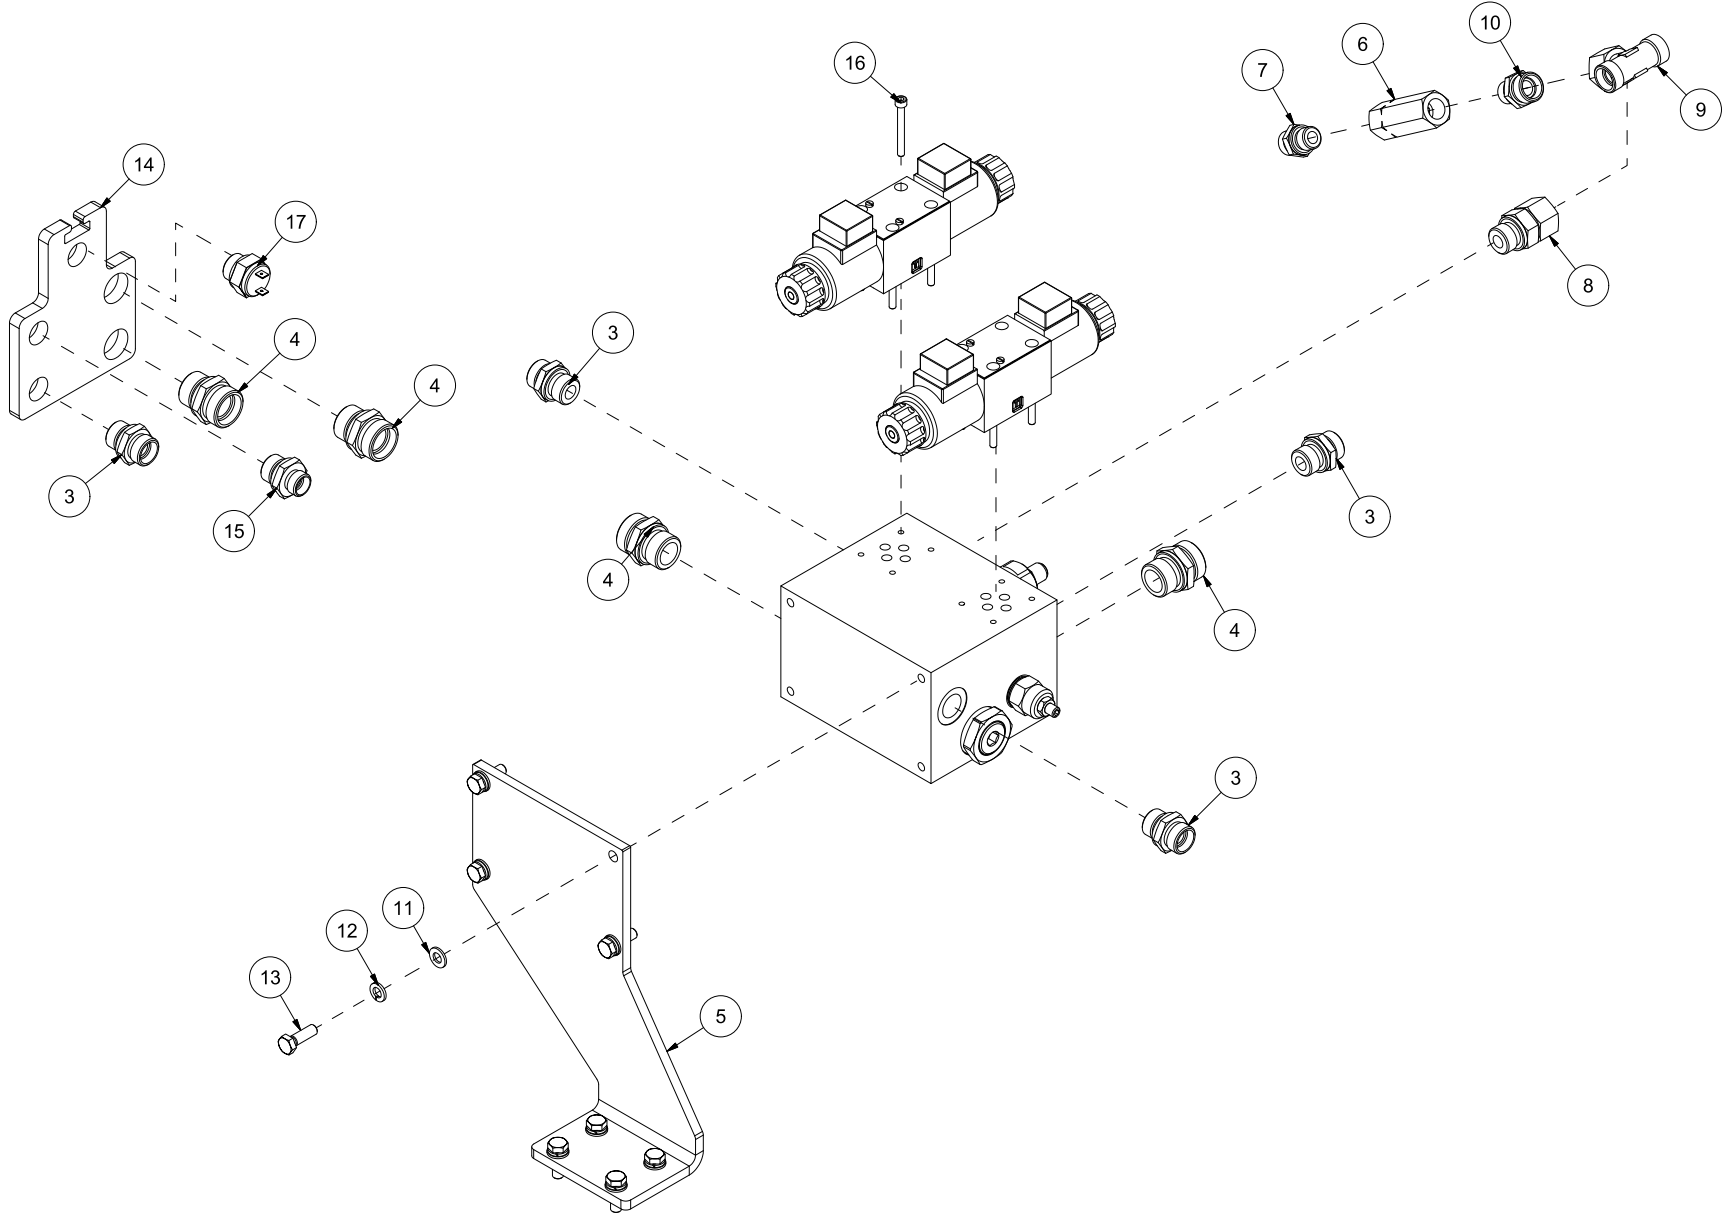

Pos	Qty	Article no	Designation
1	1	2955419	Regenerative Block Duun VM370
2	2	2955251	Valve DHI-0-714/8-X12
3	4	2957768	Hexagon nipple GEK BSP 1/2" L15 ED
4	4	2957773	Hexagon nipple GEK BSP 3/4" L22 ED
5	1	14131095	Bracket hydraulic block
6	1	2955331	Non-return valve 3/8" 0.5 Bar
7	1	2957749	Hexagon nipple GEK BSP 3/8" L12 ED
8	1	2957747	Swivel nipple EVGE 15L BSP 1/2" ED
9	1	2957775	T-hexagon nipple EVTK 15L
10	1	2957750	Hexagon nipple GEK BSP 3/8" L15 ED
11	8	2531047	Washer M8 ElZn DIN 125
12	8	2534047	Spring washer M8 ElZn DIN 127
13	8	2422246	Hexagon screw M8x25 ElZn 8.8 DIN 933
14	1	14131164	Plate
15	1	2957766	Hexagon nipple GEK BSP 1/2" L12 ED
16	8	2477179	Unbrako cylinder screw M5x45 ElZn DIN 912
17	1	4233010	Thermostat 80 degrees