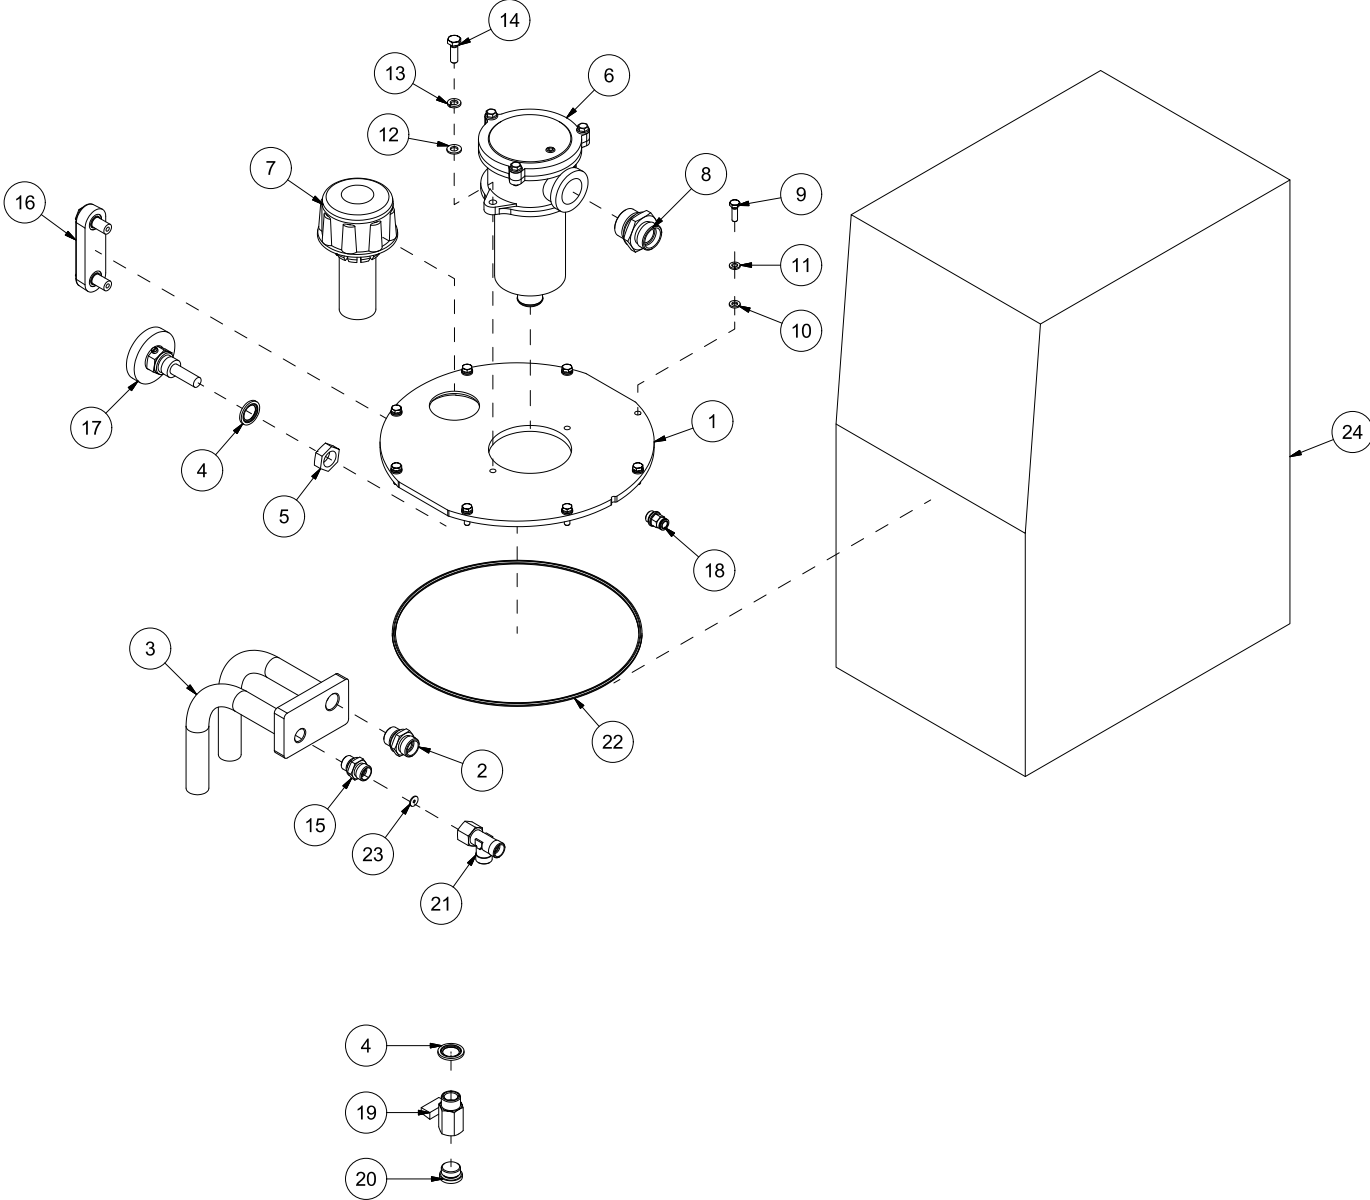

Pos	Qty	Article no	Designation
1	1	14131081	
2	1	2957768	Hexagon nipple GEK BSP 1/2" L15 ED
3	1	14131074	Return pipe
4	2	2957861	Hydraulic gasket 1/2"
5	1	2482209	Nut 6kt.1/2" BSP flat galv.
6	1	2251064	Return filter
7	1	2931018	Filling cap
8	1	2957781	Hexagon nipple GEK BSP 1" L22 ED
9	8	2422205	Hexagon screw M6x20 ElZn 8.8 DIN 933
10	8	2531039	Washer M6 ElZn DIN 125
11	8	2534039	Spring washer M6 ElZn DIN 127
12	2	2531047	Washer M8 ElZn DIN 125
13	2	2534047	Spring washer M8 ElZn DIN 127
14	2	2422246	Hexagon screw M8x25 ElZn 8.8 DIN 933
15	1	2957749	Hexagon nipple GEK BSP 3/8" L12 ED
16	1	2957821	Sight glass M12 L-76mm
17	1	2957825	Thermometer
18	1	2957818	Flash fittings 8mm 1/4" straight
19	1	2957601	Ball valve mini 1/2" in/out threads
20	1	2957421	Plug 1/2" w/Gasket bross. chrome
21	1	2957723	T-hexagon nipple EVLK 12L
22	1	2233266	X Ring 266,29x3,53
23	1	14131176	Nozzle Ø3,2/12x1
24	75,0 l	5310180	Hydraulic oil