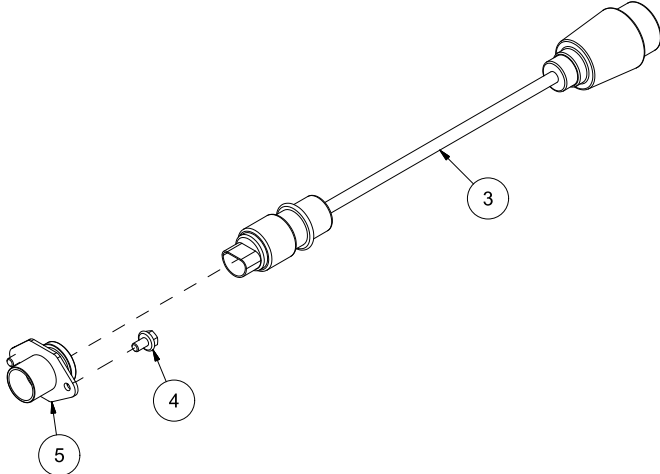

Pos	Qty	Article no	Designation
37	2	2534039	Spring washer M6 ElZn DIN 127
38	2	2531039	Washer M6 ElZn DIN 125
39	2	2422196	Hexagon screw M6x10 ElZn 8.8 DIN 933
40	7	2422297	Hexagon screw M10x25 ElZn 8.8 DIN 933
41	1	2473236	Headless screw M8x12 St DIN 916
42	1	2955518	Hydraulic motor 50 ccm
43	2	2957766	Hexagon nipple GEK BSP 1/2" L12 ED
44	2	2957745	Swivel nipple 90` EVWK 12L
45	2	2951124	Ball bearings 6005 2RS 25x47x12 DIN 625
46	1	2963101	Chain 2050 252 links 14L/K1, includes every 14th outer link
47	4	2422259	Hexagon screw M8x60 ElZn 8.8 DIN 931
48	4	2483609	Locking nut M8 ElZn DIN 985
49	9	1411278	Carrier
50	9	1411390	Carrier plate
51	9	1411391	Nut plate
52	18	2471177	Unbrako cylinder screw M5x40 St 12.9 DIN 912
53	18	2483607	Locking nut M5 ElZn DIN 985
54	1	2935071	Sticker Duun H60
55	2	2935034	Sticker 90x48 Hanging ribbon
56	2	2935088	Sticker 90x48 Risk of hand pinching
57	1	2422301	Hexagon screw M10x35 ElZn 8.8 DIN 933
58	2	14120187	Washer
59	1	2966105	Winch 500 kg with brake and wire
60	1	14120308	Cover plate
61	1	2483611	Locking nut M12 ElZn DIN 985

Pos	Qty	Article no	Designation
1	1	14131128	Cleaving knife 4-piece

Serial number: 150061 –

Pos	Qty	Article no	Designation
1	1	14131035	Cleaving knife 6-piece

Serial number: 150061 –

Pos	Qty	Article no	Designation
1	2	2957804	Bulkhead bushing 1/2" BSP
2	2	2957861	Hydraulic gasket 1/2"
3	2	2957858	Quick coupling 1/2" hunk.

Pos	Qty	Article no	Designation
1	1	4312450	Complete electrical box
2	4	2477130	Unbrako cylinder screw M4x10 ElZn DIN 912
3	1	14131180	Power cord machine-tractor L2.5 m
4	2	2451196	Hexagon screw with flange M6x10 ElZn 8.8 DIN 6921
5	1	4321721	3 pin female plug connector