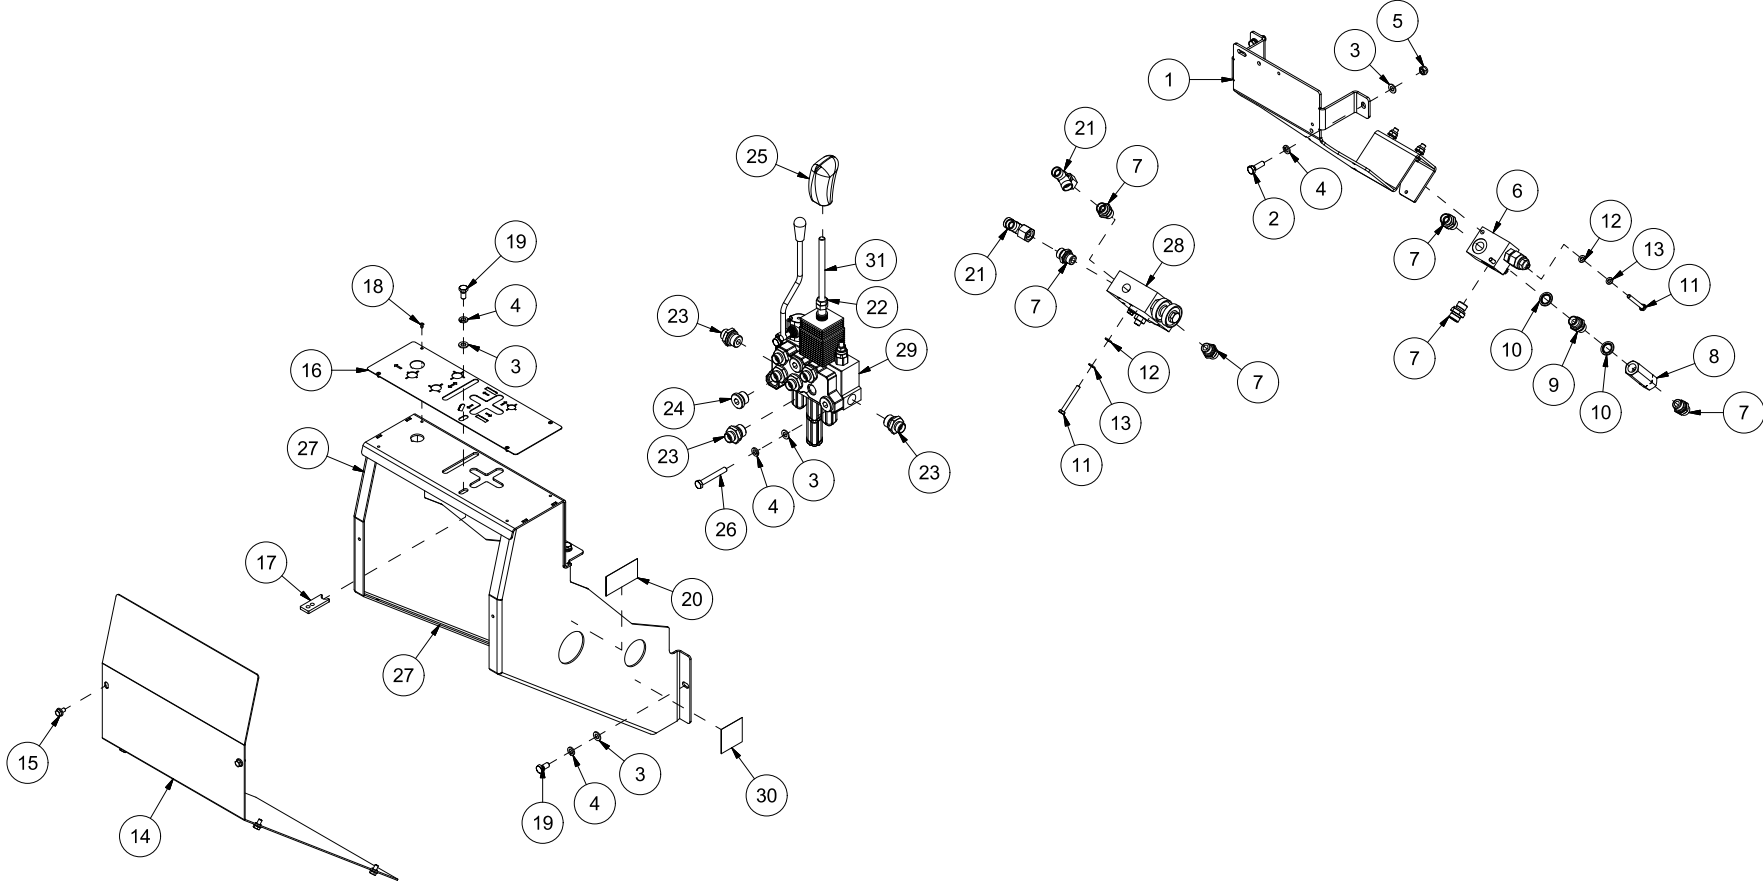

Pos	Qty	Article no	Designation
1	1	14131146	Bracket
2	4	2422246	Hexagon screw M8x25 ElZn 8.8 DIN 933
3	14	2531047	Washer M8 ElZn DIN 125
4	9	2534047	Spring washer M8 ElZn DIN 127
5	4	2483609	Locking nut M8 ElZn DIN 985
6	1	2955323	Safety valve
7	6	2957749	Hexagon nipple GEK BSP 3/8" L12 ED
8	1	2955331	Non-return valve 3/8" 0.5 Bar
9	1	2957760	Hexagon nipple BSP 3/8" - 3/8"
10	2	2957890	Hydraulic gasket 3/8"
11	4	2422217	Hexagon screw M6x50 ElZn 8.8 DIN 931
12	4	2531039	Washer M6 ElZn DIN 125
13	4	2534039	Spring washer M6 ElZn DIN 127
14	1	14131091	Front cover
15	6	2451196	Hexagon screw with flange M6x10 ElZn 8.8 DIN 6921
16	1	14131106	Symbol plate with knife lift
17	1	14131151	Stop plate
18	4	2511372	Pop rivet
19	5	2422240	Hexagon screw M8x16 ElZn 8.8 DIN 933
20	1	2935036	Sticker 75x40 Speed conveyor
21	2	2957723	T-hexagon nipple EVLK 12L
22	1	2481610	Hexagon nut M10 ElZn DIN 934
23	7	2957766	Hexagon nipple GEK BSP 1/2" L12 ED
24	3	2957411	Plug 1/2 w/Gasket
25	1	2245046	Handle 1066S D10
26	2	2422259	Hexagon screw M8x60 ElZn 8.8 DIN 931
27	1	14131177	Operation panel
28	1	2955271	Valve priority setting FPRF 3/8 G
29	1	2955234	Valve BM40/3 ZB GU/JS D1/JS
30	1	2935173	VM370 Sword adjustment "KG"
31	1	14131006	Valve rod