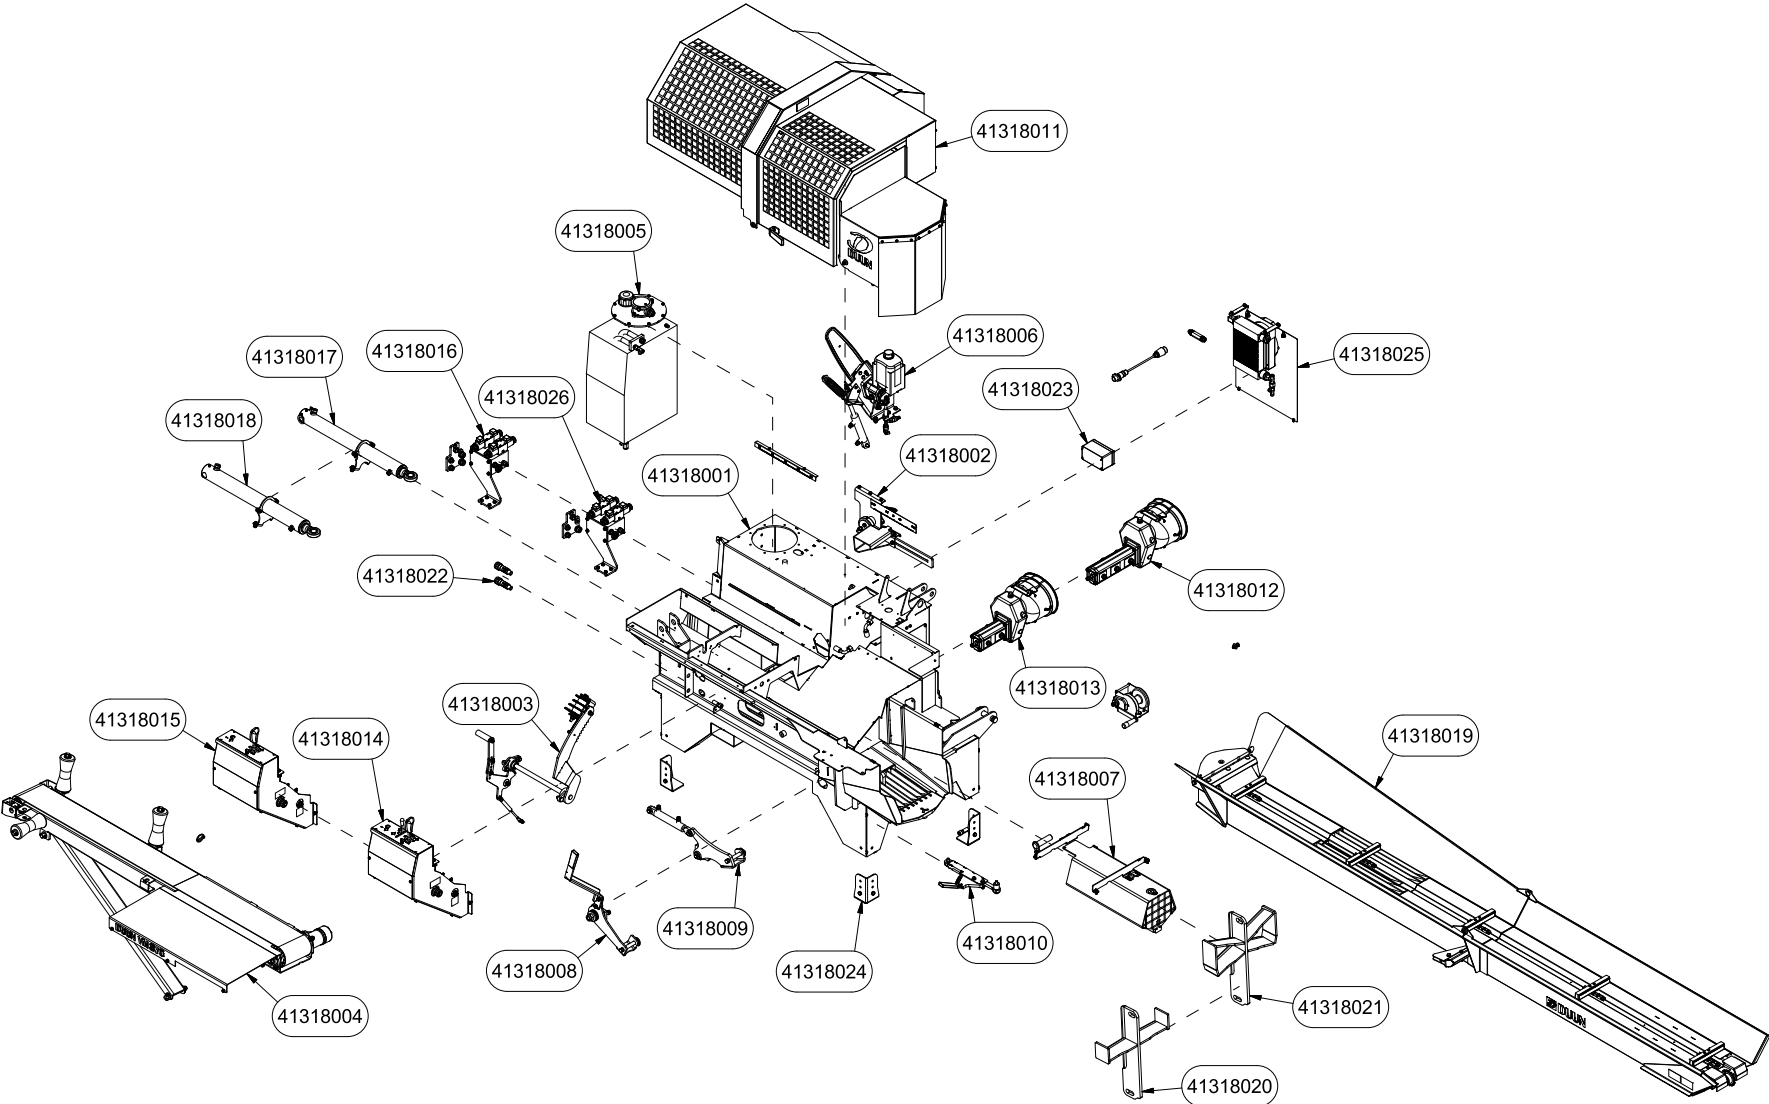

VM370 Spare parts catalogue

Serial number: from 150061 |

Content	2
41318001 Chassis.....	4
41318002 Log stop.....	6
41318003 Log holder	8
41318004 Feed table	10
41318005 Hydraulic tank	12
41318006 Saw	14
41318007 Splitting ram.....	16
41318008 Manual knife lift.....	18
41318009 Hydraulic knife lift.....	20
41318010 Sideways conveyor.....	22
41318011 Cover	24
41318012 Gearbox 3 pumps.....	26
41318013 Gearbox 2 pumps.....	28
41318014 Operation console 3 pumps.....	30
41318015 Operation console.....	32
41318016 Hydraulic block 3 pumps.....	34
41318017 Cylinder 7 t.....	36
41318018 Cylinder 8,5 t.....	38
41318019 Conveyor	40
41318020 Splitting knife 4 parts	42
41318021 Splitting knife 6 parts	44
41318022 Cane stand outlet.....	46
41318023 Electrical box	48
41318024 Support legs	50
41318025 Oil cooler	52
41318026 Hydraulic block 2 pumps.....	54