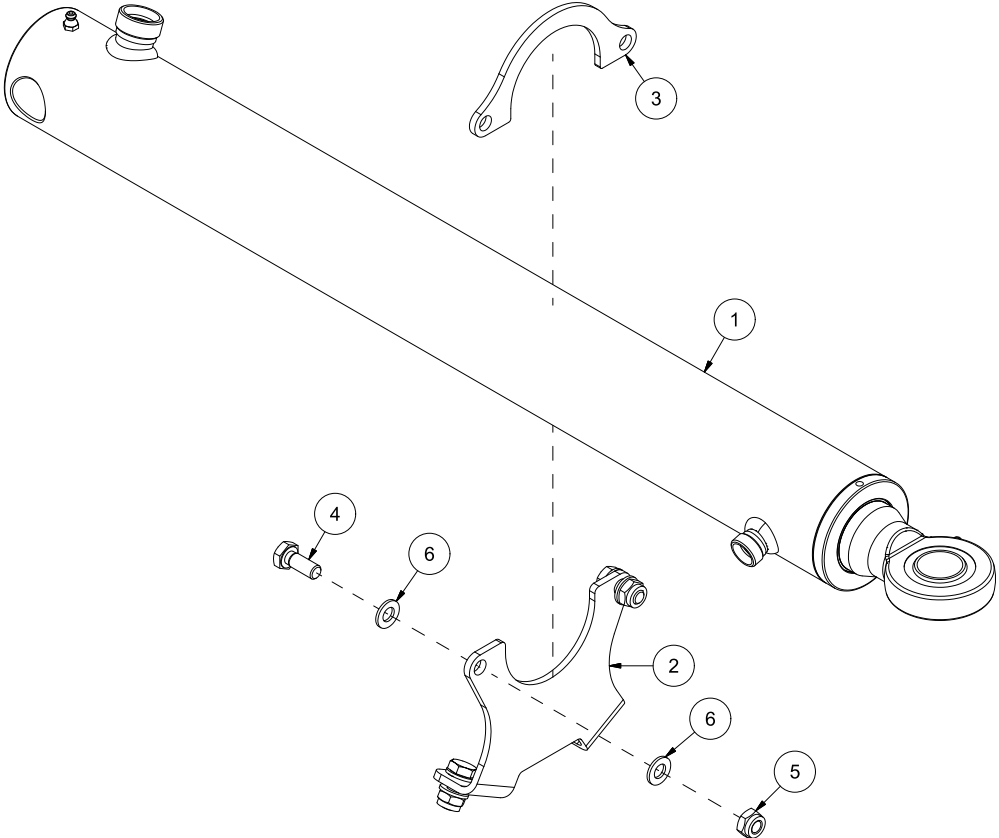

Pos	Qty	Article no	Designation
1	1	2955367	Cylinder 70/50 580 8.5 tonnes
2	1	14120075	Support plate Ø70
3	1	14120076	Upper plate Ø70
4	4	2422297	Hexagon screw M10x25 ElZn 8.8 DIN 933
5	4	2483610	Locking nut M10 ElZn DIN 985
6	8	2531060	Washer M10 ElZn DIN 125