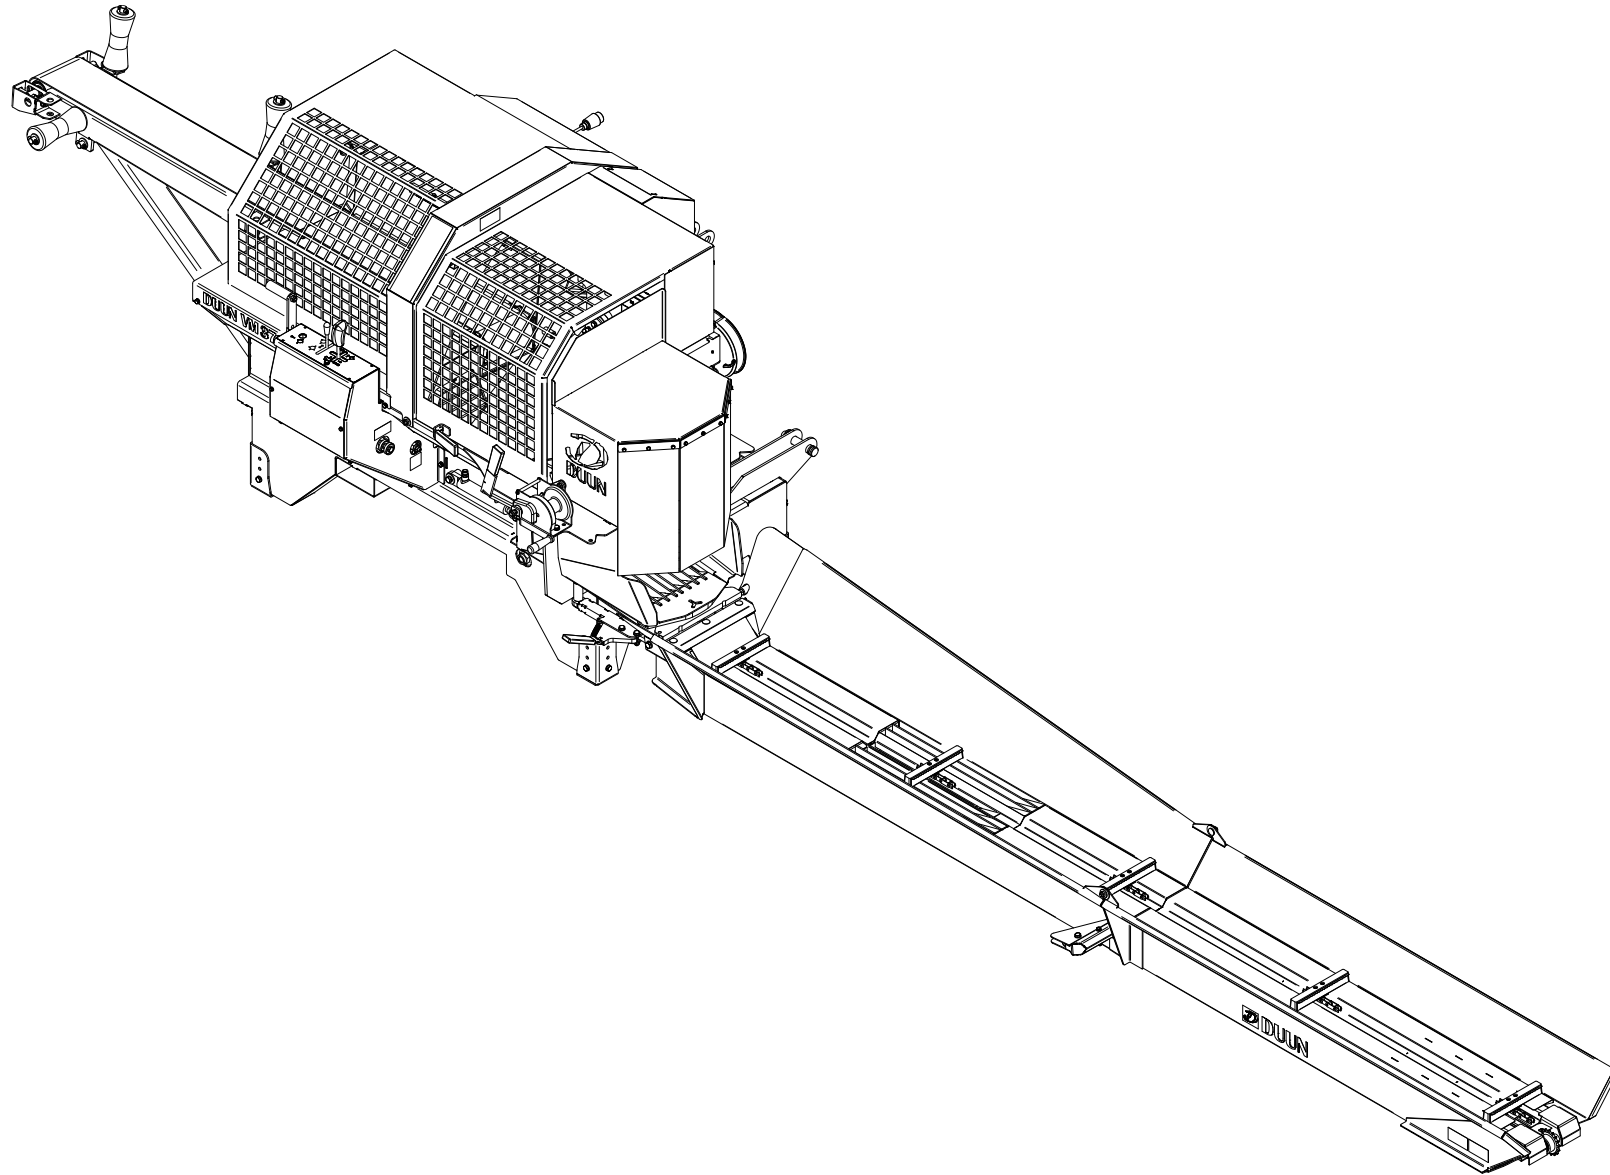

VM370 Spare parts catalogue

Serial number: from 150061 |

Content	2
41318001 Chassis.....	4
41318002 Log stop.....	6
41318003 Log holder	8
41318004 Feed table	10
41318005 Hydraulic tank	12
41318006 Saw	14
41318007 Splitting ram.....	16
41318008 Manual knife lift.....	18
41318009 Hydraulic knife lift.....	20
41318010 Sideways conveyor.....	22
41318011 Cover	24
41318012 Gearbox 3 pumps.....	26
41318013 Gearbox 2 pumps.....	28
41318014 Operation console 3 pumps.....	30
41318015 Operation console.....	32
41318016 Hydraulic block 3 pumps.....	34
41318017 Cylinder 7 t.....	36
41318018 Cylinder 8,5 t.....	38
41318019 Conveyor	40
41318020 Splitting knife 4 parts	42
41318021 Splitting knife 6 parts	44
41318022 Cane stand outlet.....	46
41318023 Electrical box	48
41318024 Support legs	50
41318025 Oil cooler	52
41318026 Hydraulic block 2 pumps.....	54