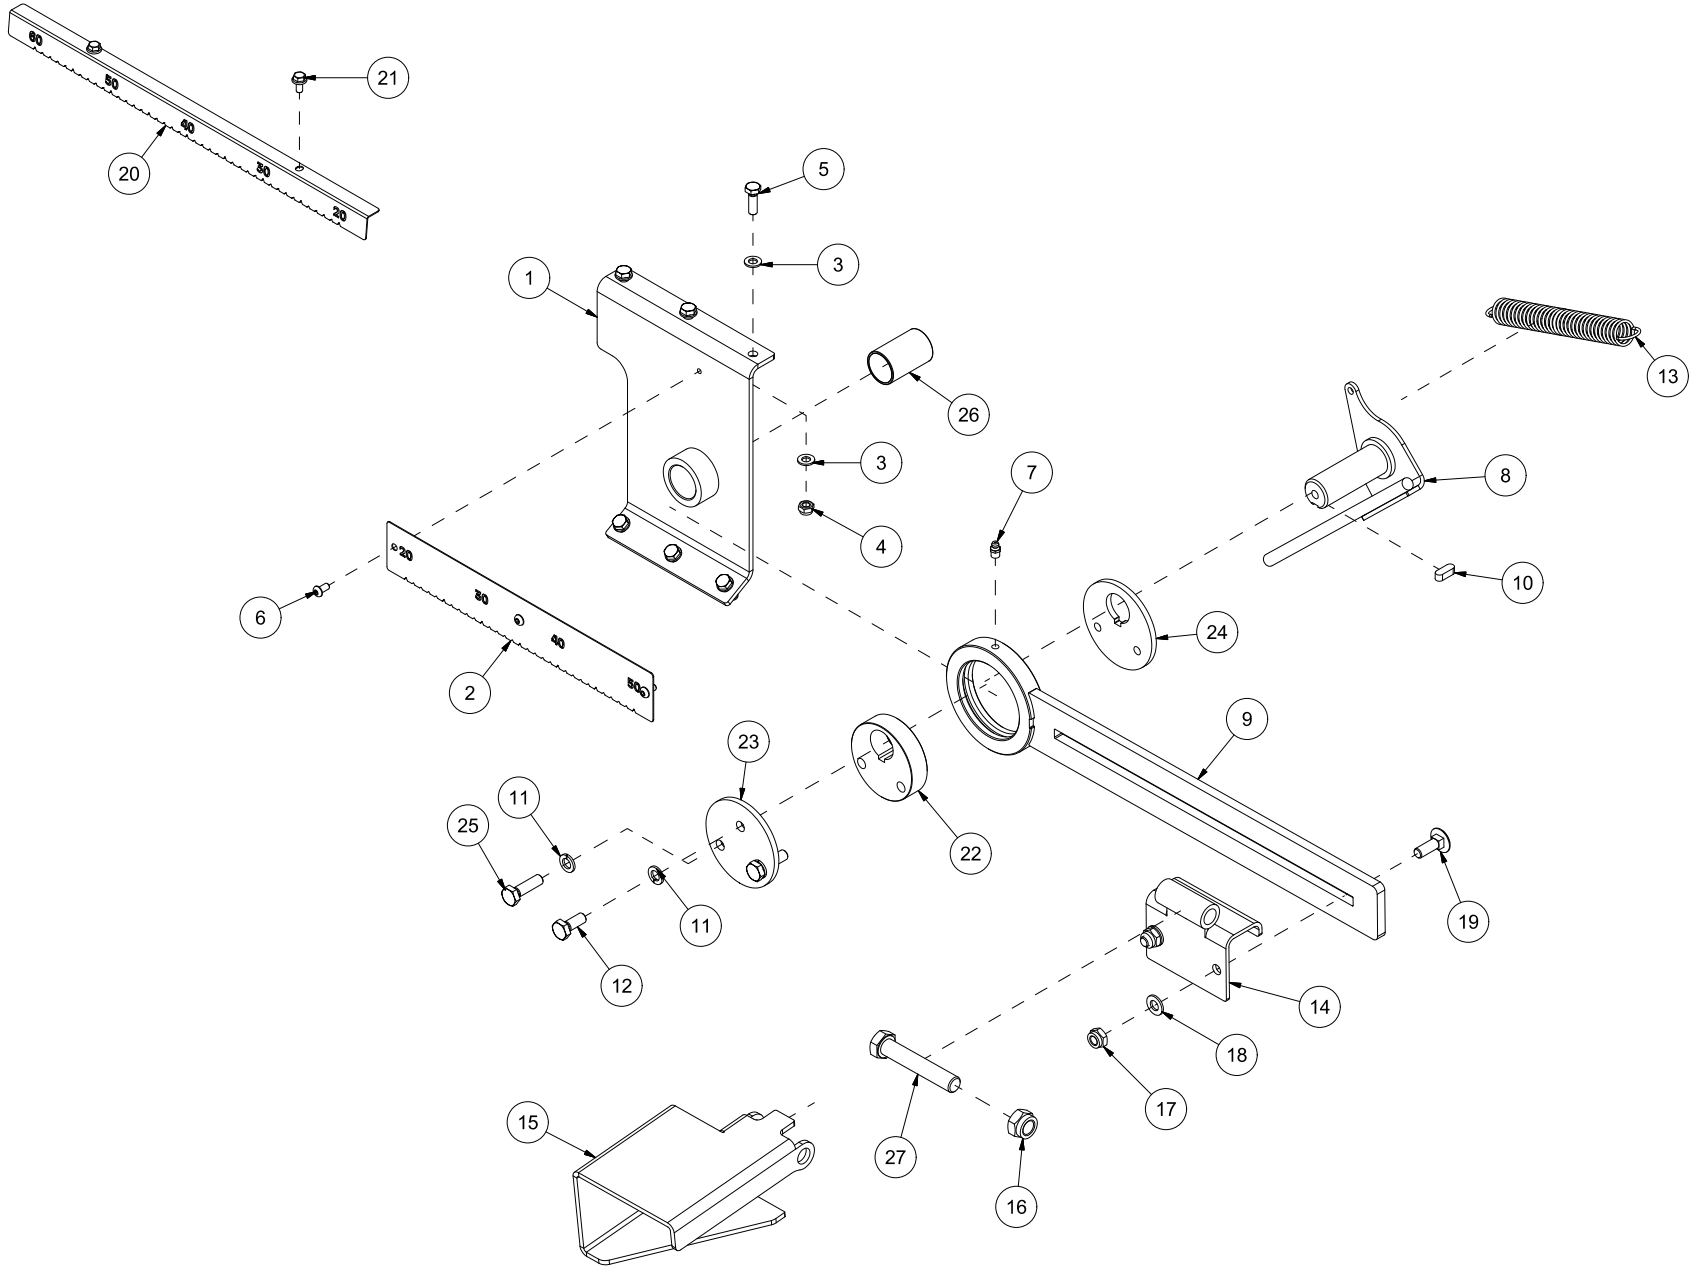

VM370 Spare parts catalogue

Serial number: from 150061 |

Content	2
41318001 Chassis.....	4
41318002 Log stop.....	6
41318003 Log holder	8
41318004 Feed table	10
41318005 Hydraulic tank	12
41318006 Saw	14
41318007 Splitting ram.....	16
41318008 Manual knife lift.....	18
41318009 Hydraulic knife lift.....	20
41318010 Sideways conveyor.....	22
41318011 Cover	24
41318012 Gearbox 3 pumps.....	26
41318013 Gearbox 2 pumps.....	28
41318014 Operation console 3 pumps.....	30
41318015 Operation console.....	32
41318016 Hydraulic block 3 pumps.....	34
41318017 Cylinder 7 t.....	36
41318018 Cylinder 8,5 t.....	38
41318019 Conveyor	40
41318020 Splitting knife 4 parts	42
41318021 Splitting knife 6 parts	44
41318022 Cane stand outlet.....	46
41318023 Electrical box	48
41318024 Support legs	50
41318025 Oil cooler	52
41318026 Hydraulic block 2 pumps.....	54

Pos	Qty	Article no	Designation
1	1	14131001	Chassis VM370
2	1	14131105	Side cover
3	12	2451196	Hexagon screw with flange M6x10 EIZn 8.8 DIN 6921
4	1	2935131	Sticker 132x72 400 approx.
5	2	2551730	Drawbar bolt cat. 2 Ø28x95
6	2	2556142	Locking pin Ø10x40
7	1	14131122	Rear cover
8	2	2931024	Cross track lock Euro Lock
9	1	14131161	Safety bracket
10	2	2451197	Hexagon screw with flange M6x12 EIZn 8.8 DIN6921
11	1	14131121	Funnel
12	1	2935063	Sticker 68x40 CE
13	1	2935170	Sticker 50x50 Serial number
14	1	2935088	Sticker 90x48 Risk of hand crushing
15	1	14131181	Cover