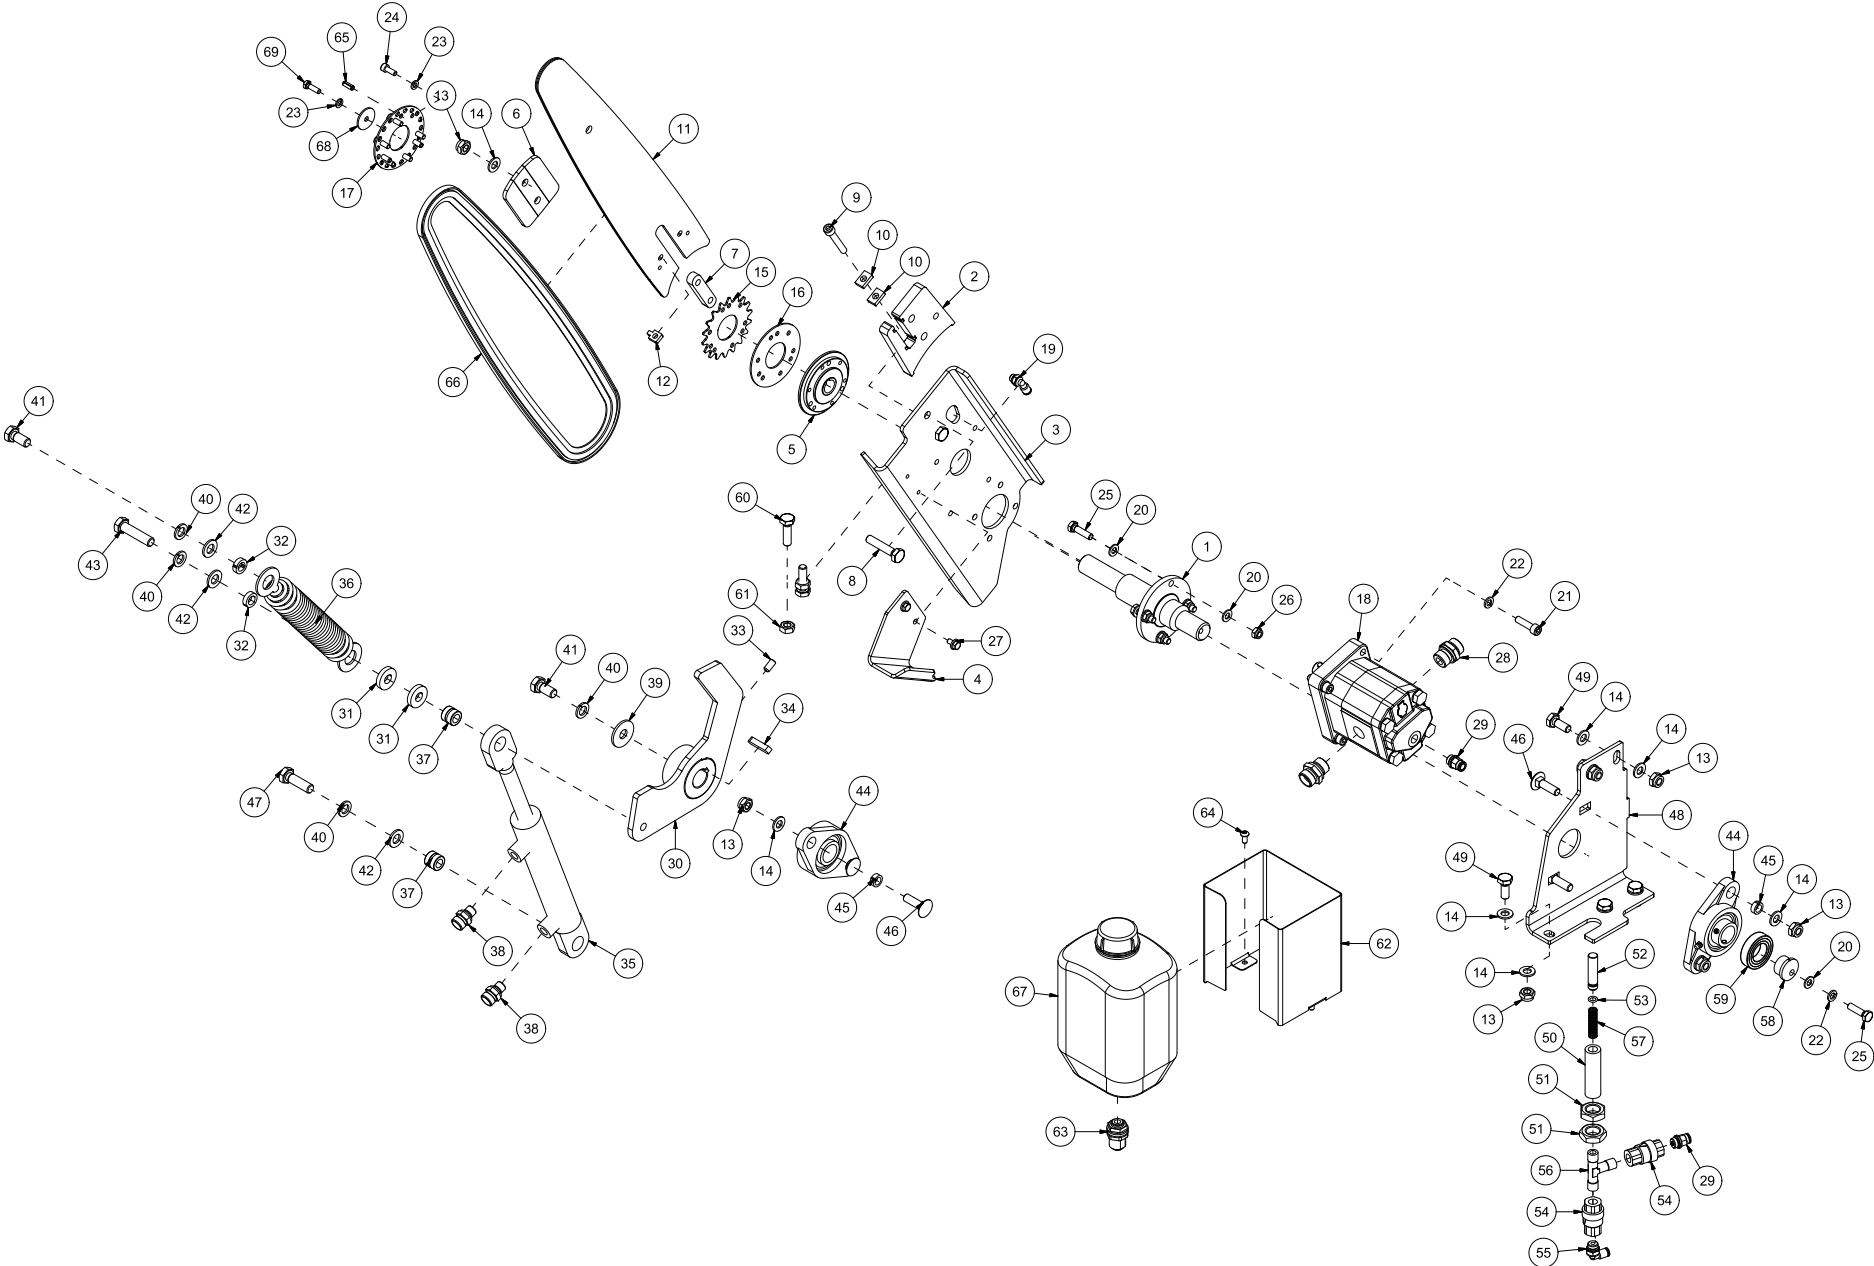

Pos	Qty	Article no	Designation
1	1	14131033	Shaft saw movement
2	1	14131015	Fixing block
3	1	14131024	Sword bracket
4	1	14131025	Sliding plate log stopper
5	1	14131156	Drive wheel saw chain
6	1	1411236	Damping plate
7	1	14130095	Wedge
8	2	2425307	Hexagon screw M10x50 ElZn 8.8 DIN 933
9	1	2477256	Unbrako cylinder screw M8x50 ElZn DIN 912
10	2	14120205	Plate
11	1	2933048	Sword
12	1	14120206	Tension tap
13	11	2483610	Locking nut M10 ElZn DIN 985
14	16	2531060	Washer M10 ElZn DIN 125
15	1	14130003	Middle drive sprocket
16	1	14130001	Inner drive sprocket
17	1	14130002	Outer drive sprocket
18	1	2955564	Cog wheel motor GR2 8 ccm
19	1	2957814	Flash fittings 6mm 1/8" 90gr
20	9	2531047	Washer M8 ElZn DIN 125
21	4	2477248	Unbrako cylinder screw M8x30 ElZn DIN 912
22	5	2534047	Spring washer M8 ElZn DIN 127
23	7	2534039	Spring washer M6 ElZn DIN 127
24	6	2477200	Unbrako cylinder screw M6x16 ElZn DIN 912
25	5	2422248	Hexagon screw M8x30 ElZn 8.8 DIN 933
26	4	2483609	Locking nut M8 ElZn DIN 985
27	2	2451196	Hexagon screw with flange M6x10 ElZn 8.8 DIN 6921
28	2	2957768	Hexagon nipple GEK BSP 1/2" L15 ED
29	2	2957818	Flash fittings 8mm 1/4" straight
30	1	14131008	Arm
31	2	14131075	Washer ø 12,2/30x6
32	2	14131076	Washer ø 12,2/20x6
33	1	2473239	Threaded pin M8x16 St DIN 916
34	1	2115131	Cotter 8x7 L36 St DIN 6885A
35	1	2955362	Cylinder 32x20x125 H20H20
36	1	2913041	Extension spring Dt5,38 Dy41 L240 A2

Pos	Qty	Article no	Designation
37	2	14130089	Sliding bearing
38	2	2957756	Hexagon nipple GEK BSP 1/4" L12 ED
39	1	2533090	Body washer M12 ElZn DIN 9021
40	4	2534069	Spring washer M12 ElZn DIN 127
41	2	2422346	Hexagon screw M12x25 ElZn 8.8 DIN 933
42	3	2531069	Washer M12 ElZn DIN 125
43	1	2422356	Hexagon screw M12x50 ElZn 8.8 DIN 931
44	2	2954169	Flange bearing UCFL 205 25mm
45	4	1411167	Bushing
46	4	2344332	Locking screw M10x35 ElZn 8.8 DIN 603
47	1	2422352	Hexagon screw M12x40 ElZn 8.8 DIN 933
48	1	14131034	Sword holder bracket
49	5	2422297	Hexagon screw M10x25 ElZn 8.8 DIN 933
50	1	14120132	Cylinder
51	2	2482615	Hexagon nut low M20x1,5 ElZn DIN 936
52	1	14120127	Piston
53	1	2233008	O-ring 8,00x2,00 NBR 70
54	2	2955330	Non-return valve ¼"
55	1	2957815	Flash fittings 6mm 1/4" 90gr
56	1	2957500	Pipe coupling T-piece BSP 1/4" ext.
57	1	2912068	Extension spring Dt1,0 Di9,0 L45 St
58	1	14120190	Eccentric bushing
59	1	2951124	Ball bearing 6005 2RS 25x47x12 DIN 625
60	2	2422301	Hexagon screw M10x35 ElZn 8.8 DIN 933
61	2	2481610	Hexagon nut M10 ElZn DIN 934
62	1	14131084	Stand for chain oil tank
63	1	2957811	Bulkhead bushing Ø8,0
64	2	2476197	Unbrako button head screw M6x12 ElZn ISO 7380
65	3	2525203	Taper clamping 6x16 St DIN 1481
66	1	2963133	Saw chain 78 joint 0,325" division
67	1	14131085	2,5 L Plastic container
68	1	14120047	Washer
69	1	2422205	Hexagon screw M6x20 ElZn 8.8 DIN 933
70	0,33 l	5310170	Saw chain oil