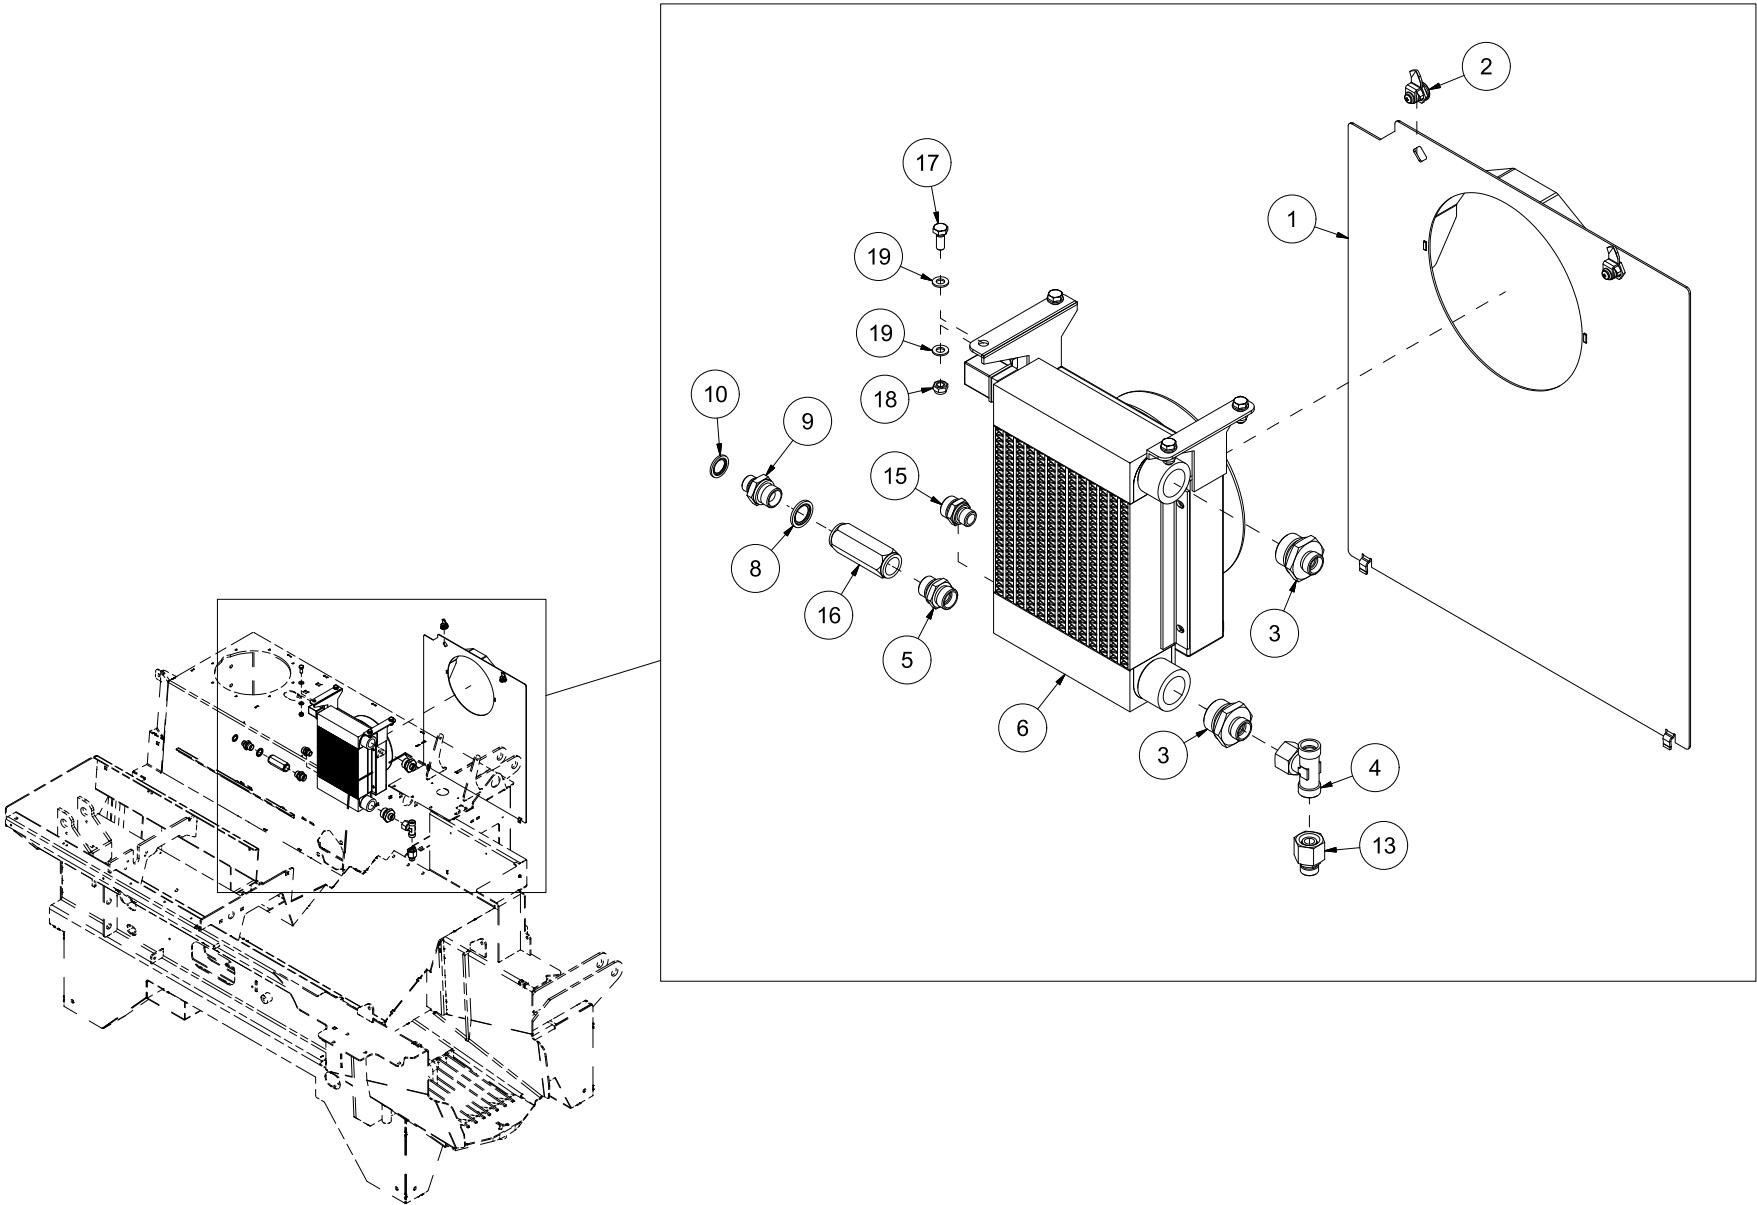

Pos	Qty	Article no	Designation
1	1	14131175	Cover for oil cooler
2	2	2931024	Cross track lock Euro Lock
3	2	2957780	Hexagon nipple GEK BSP 1" L15 ED
4	1	2957775	T-hexagon nipple EVTK 15L
5	1	2957768	Hexagon nipple GEK BSP 1/2" L15 ED
6	1	4253052	Oil cooler
8	1	2957861	Hydraulic gasket 1/2"
9	1	2957763	Hexagon nipple BSP 1/2" - 3/8"
10	1	2957890	Hydraulic gasket 3/8"
13	1	2957513	Reducer L15-L12
15	1	2957750	Hexagon nipple GEK BSP 3/8" L15 ED
16	1	2955297	Non-return valve 1/2" 6.0 Bar
17	4	2422244	Hexagon screw M8x20 ElZn 8.8 DIN 933
18	4	2483609	Locking nut M8 ElZn DIN 985
19	8	2531047	Washer M8 ElZn DIN 125