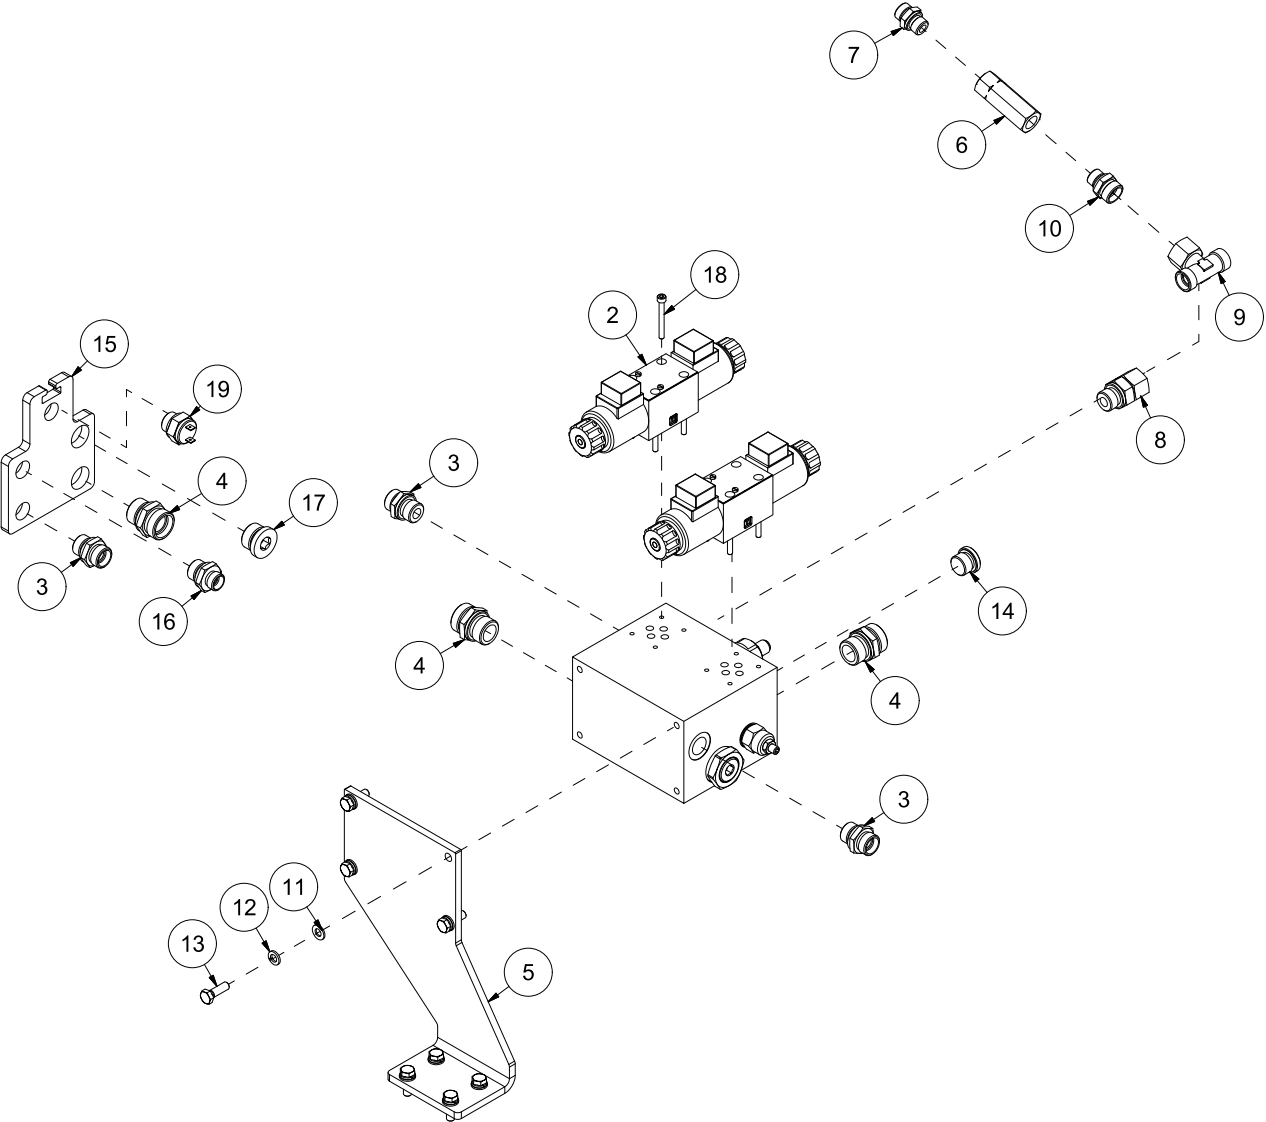

Pos	Qty	Article no	Designation
1	1	2955419	Regenerative Block Duun VM370
2	2	2955251	Valve DHI-0-714/8-X12
3	3	2957768	Hexagon nipple GEK BSP 1/2" L15 ED
4	3	2957773	Hexagon nipple GEK BSP 3/4" L22 ED
5	1	14131095	Bracket hydraulic block
6	1	2955331	Non-return valve 3/8" 0.5 Bar
7	1	2957749	Hexagon nipple GEK BSP 3/8" L12 ED
8	1	2957747	Swivel nipple EVGE 15L BSP 1/2" ED
9	1	2957775	T-hexagon nipple EVTK 15L
10	1	2957750	Hexagon nipple GEK BSP 3/8" L15 ED
11	8	2531047	Washer M8 ElZn DIN 125
12	8	2534047	Spring washer M8 ElZn DIN 127
13	8	2422246	Hexagon screw M8x25 ElZn 8.8 DIN 933
14	1	2957411	Plug 1/2 w/Gasket
15	1	14131164	Plate
16	1	2957766	Hexagon nipple GEK BSP 1/2" L12 ED
17	1	2957420	Plug 3/4 w/Gasket
18	8	2477179	Unbrako cylinder screw M5x45 ElZn DIN 912
19	1	4233010	Thermostat 80 degrees