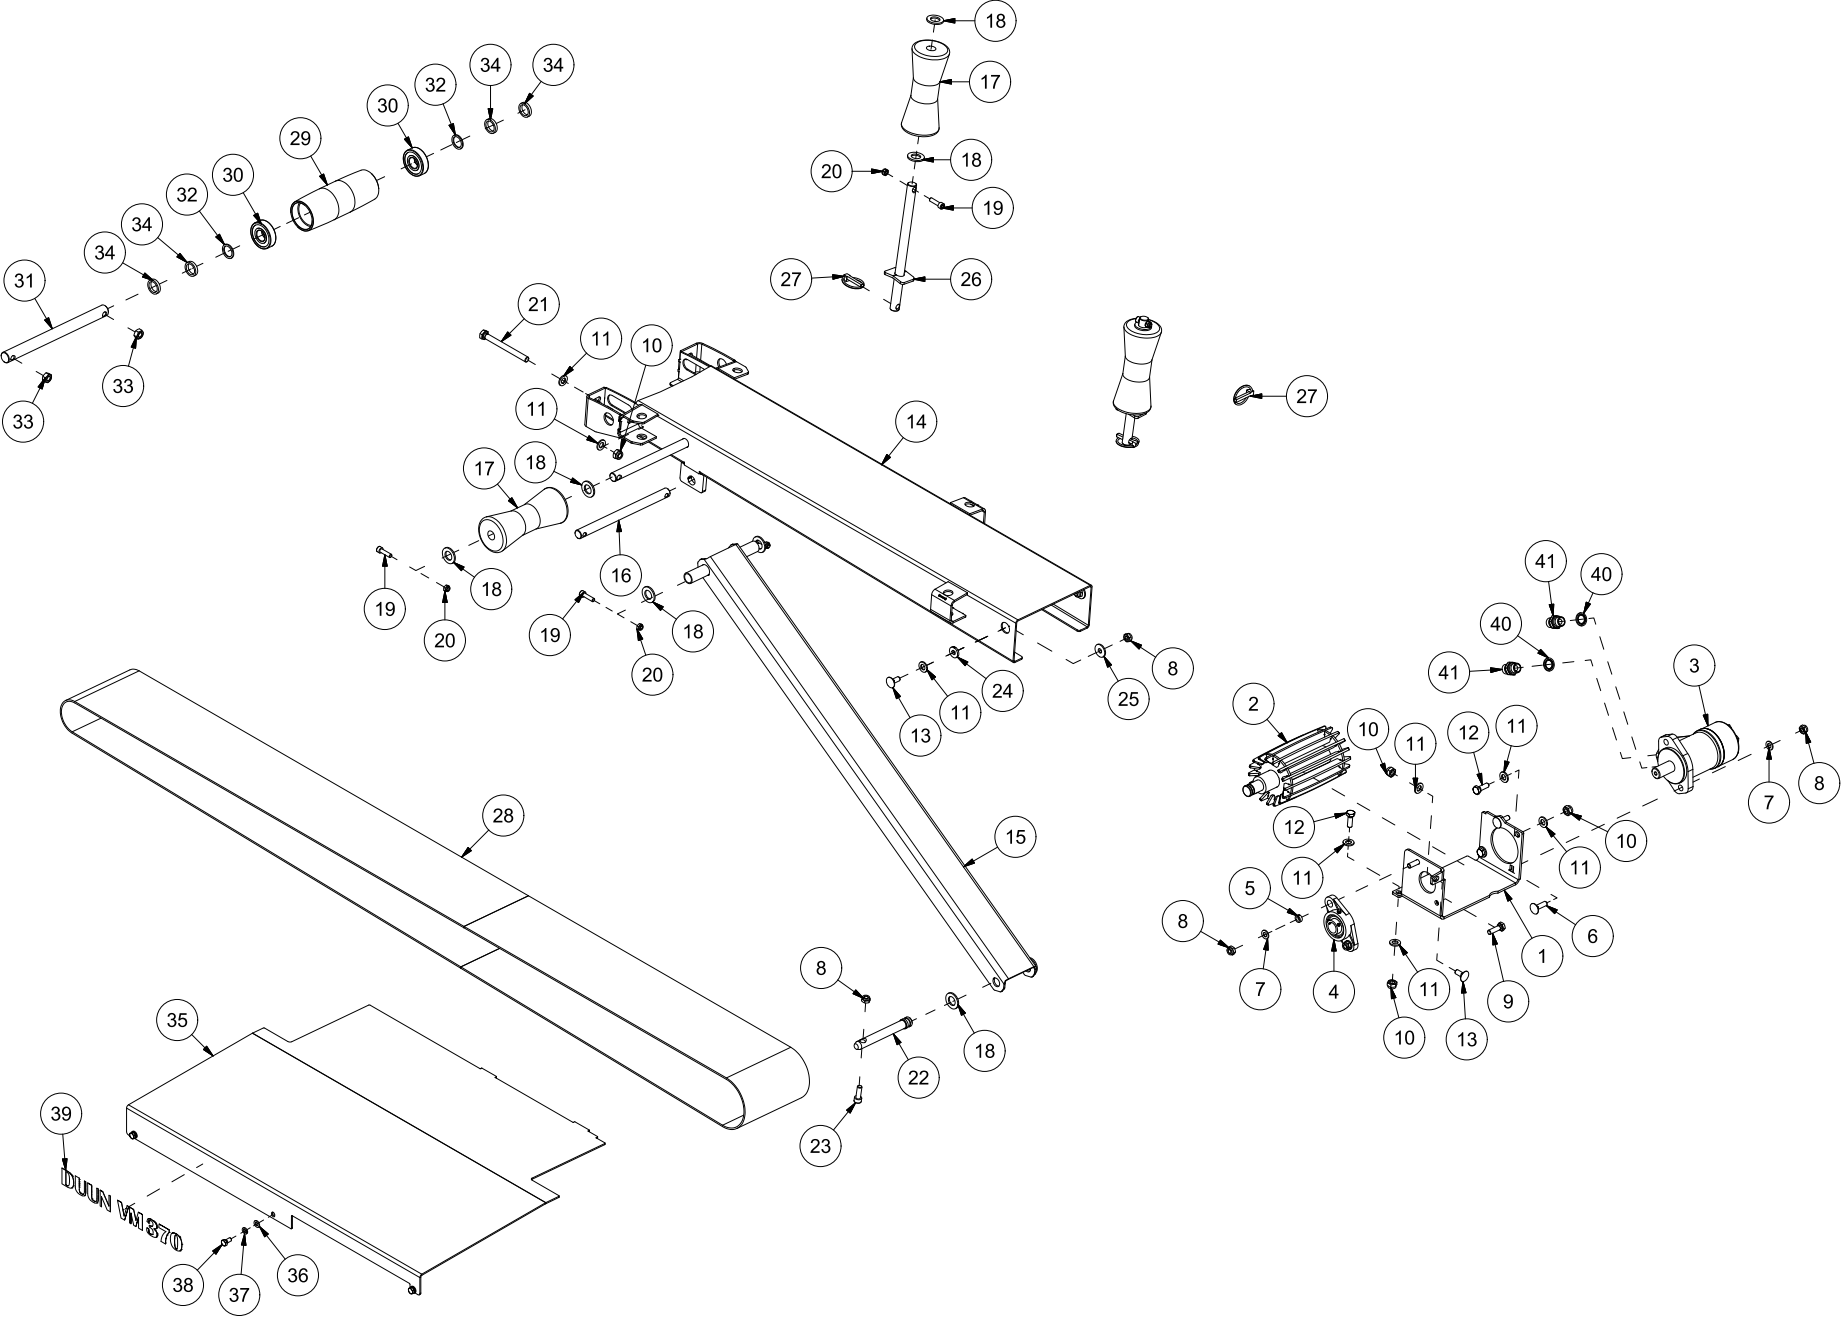

Pos	Qty	Article no	Designation
1	1	14131031	Bracket
2	1	14131045	Drive wheel
3	1	2955513	Hydraulic motor 315 ccm
4	1	2954169	Flange bearing UCFL 205 25mm
5	2	1411167	Bushing
6	2	2344332	Locking screw M10x35 ElZn 8.8 DIN 603
7	6	2531060	Washer M10 ElZn DIN 125
8	7	2483610	Locking nut M10 ElZn DIN 985
9	2	2422301	Hexagon screw M10x35 ElZn 8.8 DIN 933
10	6	2483611	Locking nut M12 ElZn DIN 985
11	13	2531069	Washer M12 ElZn DIN 125
12	3	2422299	Hexagon screw M10x30 ElZn 8.8 DIN 933
13	3	2344330	Locking screw M10x25 ElZn 8.8 DIN 603
14	1	14131005	Feed table
15	1	14131044	Duct
16	1	14131082	Shaft
17	3	2245031	Support roller Ø60/84xL200
18	10	2531086	Washer M20 ElZn DIN 125
19	5	2477248	Unbrako cylinder screw M8x30 ElZn DIN 912
20	5	2483609	Locking nut M8 ElZn DIN 985
21	2	2425368	Hexagon screw M12x130 ElZn 8.8 DIN 933
22	1	2526323	Top strut bolt cat. 1 Ø19x121
23	1	2475299	Unbrako cylinder screw M10x30 A4 DIN 912
24	2	1411531	Bearing washer
25	2	2533060	Body washer M10 ElZn DIN 9021
26	2	14120088	Roll holder
27	3	2556142	Locking pin Ø10x40
28	1	2222118	Band grip top B190 L4322
29	1	1411269	Slave roll
30	2	2951145	Bearing, 6305 2RS
31	1	14120093	Shaft
32	2	1411178	Washer
33	2	2481611	Hexagon nut M12 ElZn DIN 934
34	4	14131152	Washer Ø 25,5/33x6
35	1	14131032	Machine table
36	3	2531047	Washer M8 ElZn DIN 125

Pos	Qty	Article no	Designation
37	3	2534047	Spring washer M8 ElZn DIN 127
38	3	2422240	Hexagon screw M8x16 ElZn 8.8 DIN 933
39	1	2935138	Sticker VM370
40	2	2957861	Hydraulic gasket 1/2"
41	2	2957765	Hexagon nipple BSP 1/2" - 1/2"